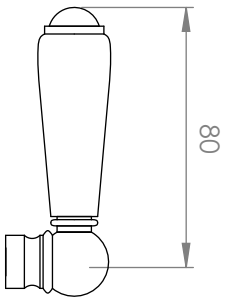

A52.25

BATH /SHOWER SET

3 STAR/9Lpm WELS RATING - SHOWER ONLY

STANDARD WITH METAL CROSS HANDLE
OTHER LEVER HANDLE OPTIONS

.ML METAL LEVER

.PL WHITE PORCELAIN
.BL BLACK PORCELAIN
.CK CRACKLE PORCELAIN

.CL SWAROVSKI CRYSTAL

.CC CRYSTAL CROSS

AVAILABLE WITH:

200mm OVERHEAD ROSE
A52.25.200