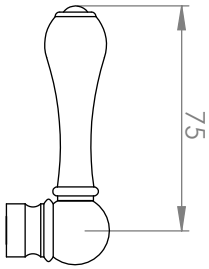

A52.25

BATH /SHOWER SET

3 STAR/9Lpm WELS RATING - SHOWER ONLY

STANDARD WITH METAL CROSS HANDLE
OTHER LEVER HANDLE OPTIONS

.ML METAL LEVER

.PL WHITE PORCELAIN
.BL BLACK PORCELAIN
.CK CRACKLE PORCELAIN

.CL SWAROVSKI CRYSTAL

.CC CRYSTAL CROSS

AVAILABLE WITH:

200mm OVERHEAD ROSE
A52.25.200