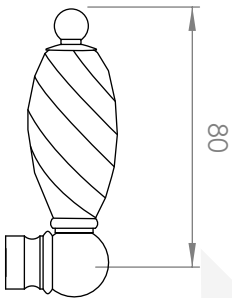

A52.25

BATH /SHOWER SET

3 STAR/9Lpm WELS RATING - SHOWER ONLY

STANDARD WITH METAL CROSS HANDLE
OTHER LEVER HANDLE OPTIONS

.ML METAL LEVER

.PL WHITE PORCELAIN
.BL BLACK PORCELAIN
.CK CRACKLE PORCELAIN

.CL SWAROVSKI CRYSTAL

.CC CRYSTAL CROSS

AVAILABLE WITH:

200mm OVERHEAD ROSE
A52.25.200