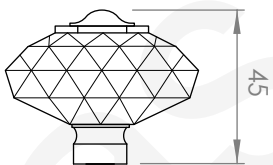

A52.25

BATH /SHOWER SET

3 STAR/9Lpm WELS RATING - SHOWER ONLY

STANDARD WITH METAL CROSS HANDLE
OTHER LEVER HANDLE OPTIONS

.ML METAL LEVER

.PL WHITE PORCELAIN
.BL BLACK PORCELAIN
.CK CRACKLE PORCELAIN

.CL SWAROVSKI CRYSTAL

.CC CRYSTAL CROSS

AVAILABLE WITH:

200mm OVERHEAD ROSE
A52.25.200