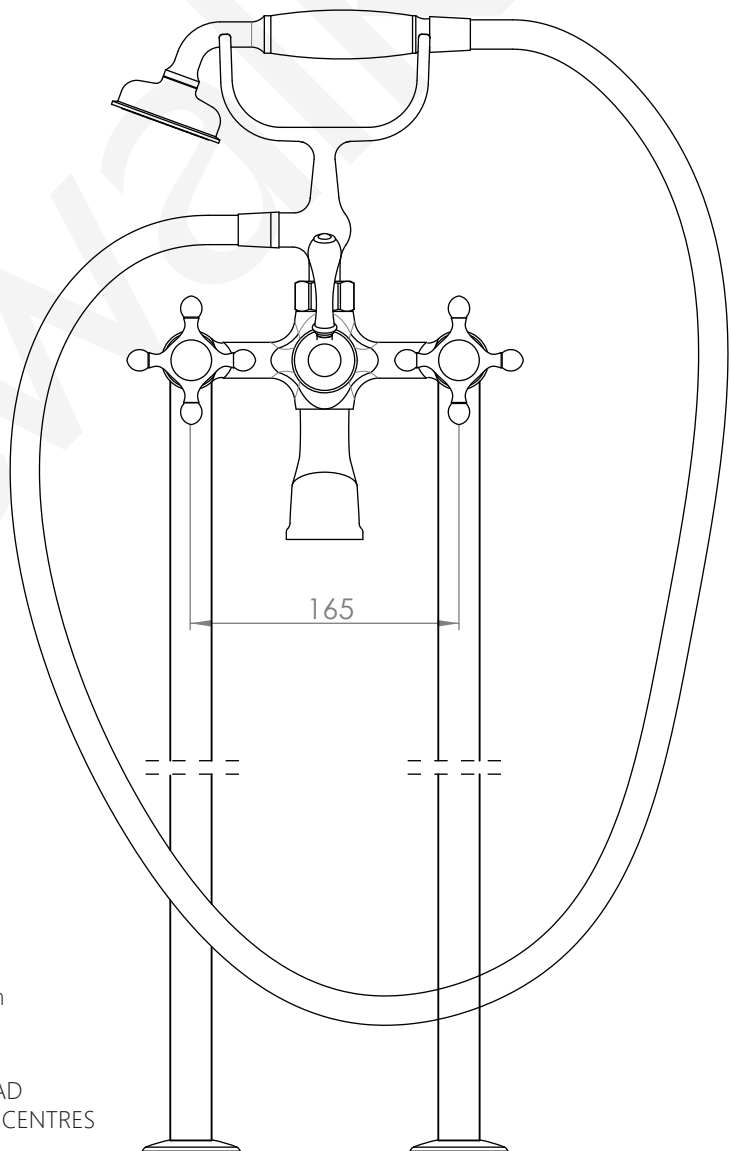

A52.22

FLOOR MOUNTED BATH MIXER & HANDPIECE

3 STAR/9Lpm WELS RATING - HANDSHOWER ONLY

STANDARD WITH METAL CROSS HANDLE
OTHER LEVER HANDLE OPTIONS

.ML METAL LEVER

.PL WHITE PORCELAIN
.BL BLACK PORCELAIN
.CK CRACKLE PORCELAIN

.CL SWAROVSKI CRYSTAL

.CC CRYSTAL CROSS

1/2" BSP MALE THREAD
REQUIRED AT 165mm FIXED CENTRES