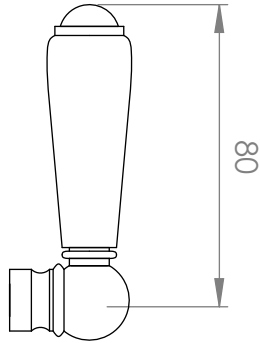

A52.22

FLOOR MOUNTED BATH MIXER & HANDPIECE

3 STAR/9Lpm WELS RATING - HANDSHOWER ONLY

STANDARD WITH METAL CROSS HANDLE
OTHER LEVER HANDLE OPTIONS

.ML METAL LEVER

.PL WHITE PORCELAIN
.BL BLACK PORCELAIN
.CK CRACKLE PORCELAIN

.CL SWAROVSKI CRYSTAL

.CC CRYSTAL CROSS

1/2" BSP MALE THREAD
REQUIRED AT 165mm FIXED CENTRES