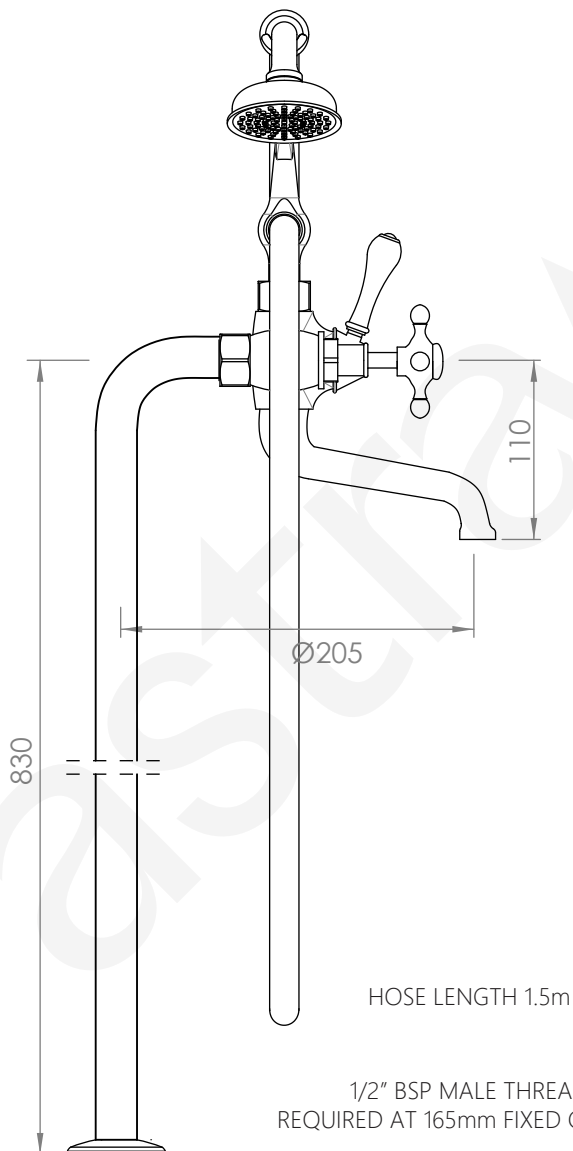

A52.22

FLOOR MOUNTED BATH MIXER & HANDPIECE

3 STAR/9Lpm WELS RATING - HANDSHOWER ONLY

STANDARD WITH METAL CROSS HANDLE
OTHER LEVER HANDLE OPTIONS

.ML METAL LEVER

.PL WHITE PORCELAIN
.BL BLACK PORCELAIN
.CK CRACKLE PORCELAIN

.CL SWAROVSKI CRYSTAL

.CC CRYSTAL CROSS

1/2" BSP MALE THREAD
REQUIRED AT 165mm FIXED CENTRES