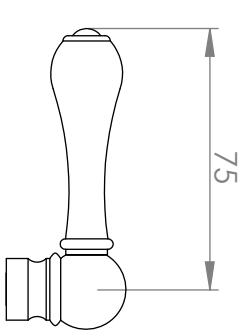

A52.22

FLOOR MOUNTED BATH MIXER & HANDPIECE

3 STAR/9Lpm WELS RATING - HANDSHOWER ONLY

STANDARD WITH METAL CROSS HANDLE
OTHER LEVER HANDLE OPTIONS

.ML METAL LEVER

.PL WHITE PORCELAIN
.BL BLACK PORCELAIN
.CK CRACKLE PORCELAIN

.CL SWAROVSKI CRYSTAL

.CC CRYSTAL CROSS

1/2" BSP MALE THREAD
REQUIRED AT 165mm FIXED CENTRES