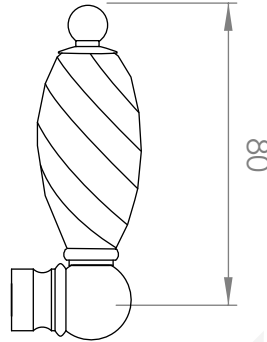

A52.22

FLOOR MOUNTED BATH MIXER & HANDPIECE

3 STAR/9Lpm WELS RATING - HANDSHOWER ONLY

STANDARD WITH METAL CROSS HANDLE
OTHER LEVER HANDLE OPTIONS

.ML METAL LEVER

.PL WHITE PORCELAIN
.BL BLACK PORCELAIN
.CK CRACKLE PORCELAIN

.CL SWAROVSKI CRYSTAL

.CC CRYSTAL CROSS

1/2" BSP MALE THREAD
REQUIRED AT 165mm FIXED CENTRES