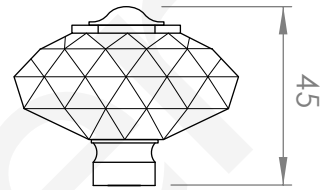

A52.22

FLOOR MOUNTED BATH MIXER & HANDPIECE

3 STAR/9Lpm WELS RATING - HANDSHOWER ONLY

STANDARD WITH METAL CROSS HANDLE
OTHER LEVER HANDLE OPTIONS

.ML METAL LEVER

.PL WHITE PORCELAIN
.BL BLACK PORCELAIN
.CK CRACKLE PORCELAIN

.CL SWAROVSKI CRYSTAL

.CC CRYSTAL CROSS

1/2" BSP MALE THREAD
REQUIRED AT 165mm FIXED CENTRES