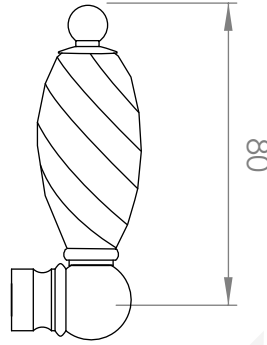

A52.21

HOB MOUNTED BATH MIXER & HANDPIECE

3 STAR/9Lpm WELS RATING - HANDSHOWER ONLY

STANDARD WITH METAL CROSS HANDLE
OTHER LEVER HANDLE OPTIONS

.ML METAL LEVER

.PL WHITE PORCELAIN
.BL BLACK PORCELAIN
.CK CRACKLE PORCELAIN

.CL SWAROVSKI CRYSTAL

.CC CRYSTAL CROSS

HOSE LENGTH 1.5m