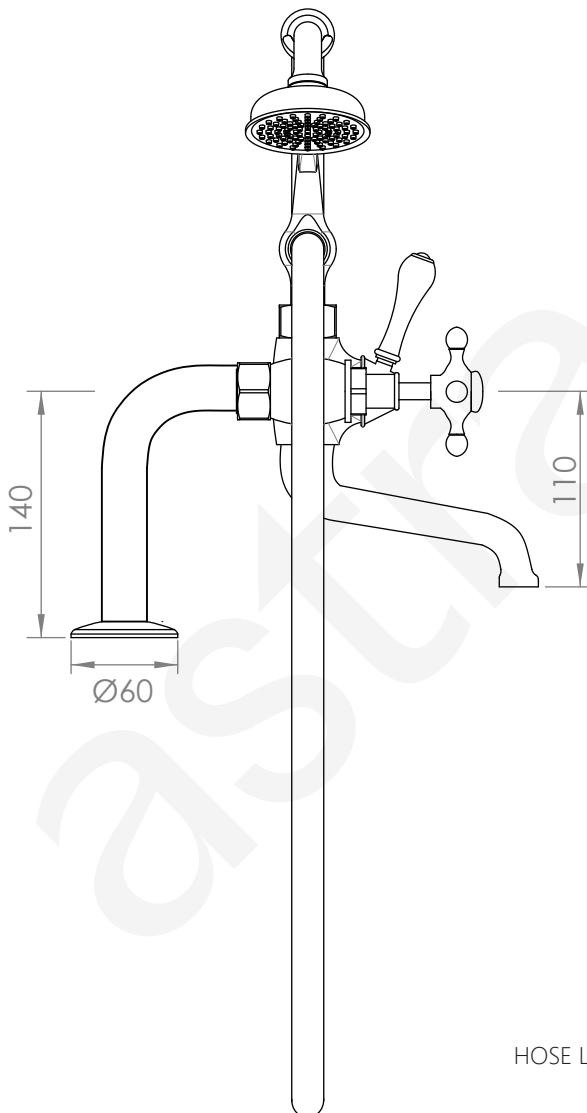

A52.21

HOB MOUNTED BATH MIXER & HANDPIECE

3 STAR/9Lpm WELS RATING - HANDSHOWER ONLY

STANDARD WITH METAL CROSS HANDLE
OTHER LEVER HANDLE OPTIONS

.ML METAL LEVER

.PL WHITE PORCELAIN
.BL BLACK PORCELAIN
.CK CRACKLE PORCELAIN

.CL SWAROVSKI CRYSTAL

.CC CRYSTAL CROSS

HOSE LENGTH 1.5m