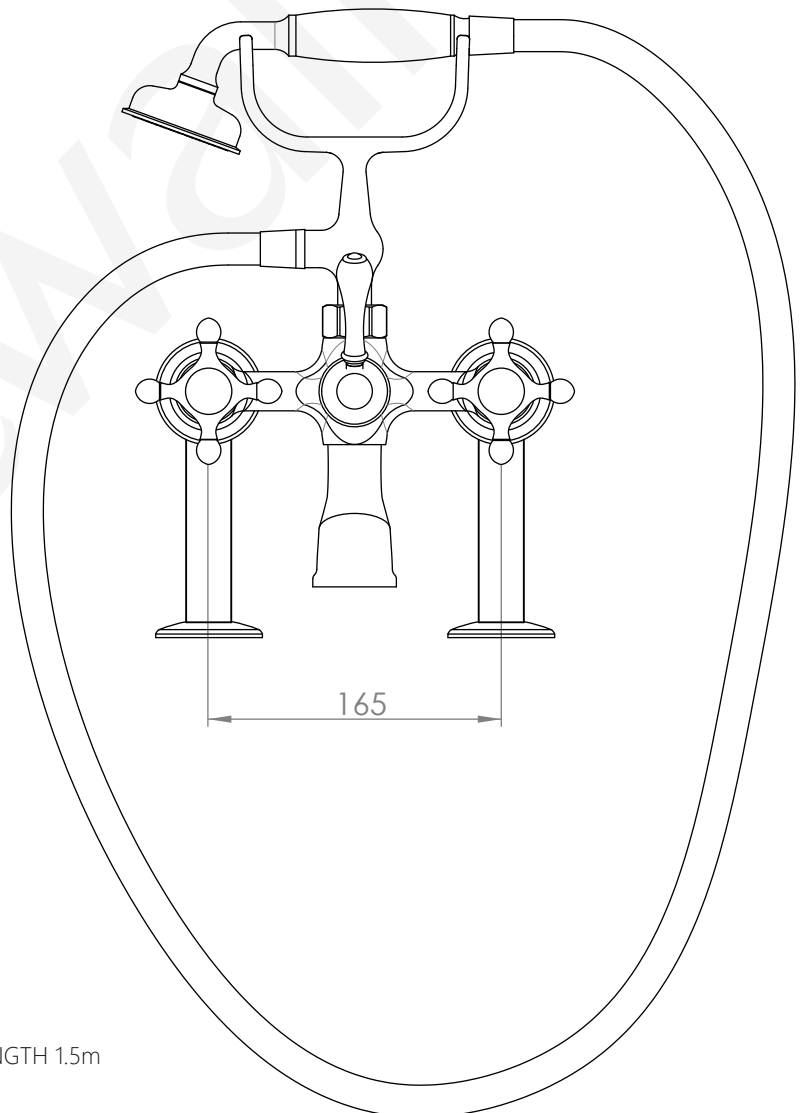

A52.21

HOB MOUNTED BATH MIXER & HANDPIECE

3 STAR/9Lpm WELS RATING - HANDSHOWER ONLY

STANDARD WITH METAL CROSS HANDLE
OTHER LEVER HANDLE OPTIONS

.ML METAL LEVER

.PL WHITE PORCELAIN
.BL BLACK PORCELAIN
.CK CRACKLE PORCELAIN

.CL SWAROVSKI CRYSTAL

.CC CRYSTAL CROSS

HOSE LENGTH 1.5m