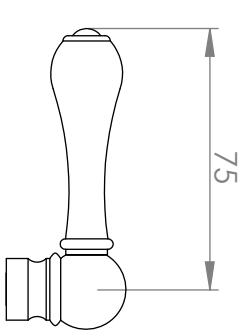

A52.21

HOB MOUNTED BATH MIXER & HANDPIECE

3 STAR/9Lpm WELS RATING - HANDSHOWER ONLY

STANDARD WITH METAL CROSS HANDLE
OTHER LEVER HANDLE OPTIONS

.ML METAL LEVER

.PL WHITE PORCELAIN
.BL BLACK PORCELAIN
.CK CRACKLE PORCELAIN

.CL SWAROVSKI CRYSTAL

.CC CRYSTAL CROSS

HOSE LENGTH 1.5m