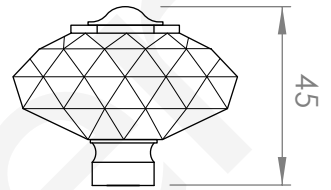

A52.21

HOB MOUNTED BATH MIXER & HANDPIECE

3 STAR/9Lpm WELS RATING - HANDSHOWER ONLY

STANDARD WITH METAL CROSS HANDLE
OTHER LEVER HANDLE OPTIONS

.ML METAL LEVER

.PL WHITE PORCELAIN
.BL BLACK PORCELAIN
.CK CRACKLE PORCELAIN

.CL SWAROVSKI CRYSTAL

.CC CRYSTAL CROSS

HOSE LENGTH 1.5m