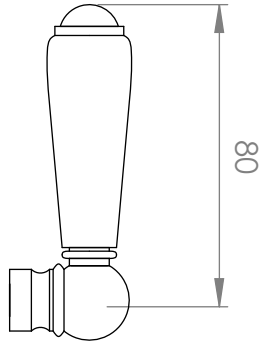

A52.21

HOB MOUNTED BATH MIXER & HANDPIECE

3 STAR/9Lpm WELS RATING - HANDSHOWER ONLY

STANDARD WITH METAL CROSS HANDLE
OTHER LEVER HANDLE OPTIONS

.ML METAL LEVER

.PL WHITE PORCELAIN
.BL BLACK PORCELAIN
.CK CRACKLE PORCELAIN

.CL SWAROVSKI CRYSTAL

.CC CRYSTAL CROSS

HOSE LENGTH 1.5m