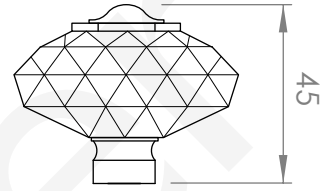

### BATH MIXER & HANDPIECE

3 STAR/9Lpm WELS RATING - HANDSHOWER ONLY

STANDARD WITH METAL CROSS HANDLE  
OTHER LEVER HANDLE OPTIONS

**.ML** METAL LEVER

**.PL** WHITE PORCELAIN  
**.BL** BLACK PORCELAIN  
**.CK** CRACKLE PORCELAIN

**.CL** SWAROVSKI CRYSTAL

**.CC** CRYSTAL CROSS

HOSE LENGTH 1.5m