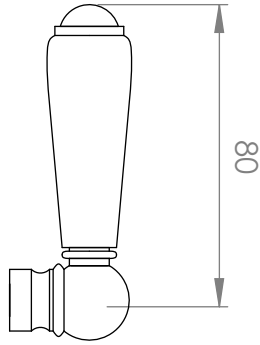

### BATH MIXER & HANDPIECE

3 STAR/9Lpm WELS RATING - HANDSHOWER ONLY

STANDARD WITH METAL CROSS HANDLE  
OTHER LEVER HANDLE OPTIONS

**.ML** METAL LEVER

**.PL** WHITE PORCELAIN  
**.BL** BLACK PORCELAIN  
**.CK** CRACKLE PORCELAIN

**.CL** SWAROVSKI CRYSTAL

**.CC** CRYSTAL CROSS

HOSE LENGTH 1.5m