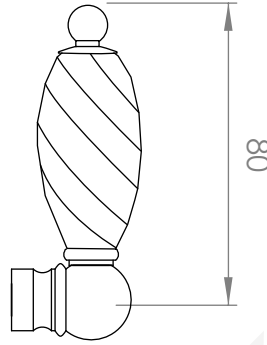

### BATH MIXER & HANDPIECE

3 STAR/9Lpm WELS RATING - HANDSHOWER ONLY

STANDARD WITH METAL CROSS HANDLE  
OTHER LEVER HANDLE OPTIONS

**.ML** METAL LEVER

**.PL** WHITE PORCELAIN  
**.BL** BLACK PORCELAIN  
**.CK** CRACKLE PORCELAIN

**.CL** SWAROVSKI CRYSTAL

**.CC** CRYSTAL CROSS

HOSE LENGTH 1.5m