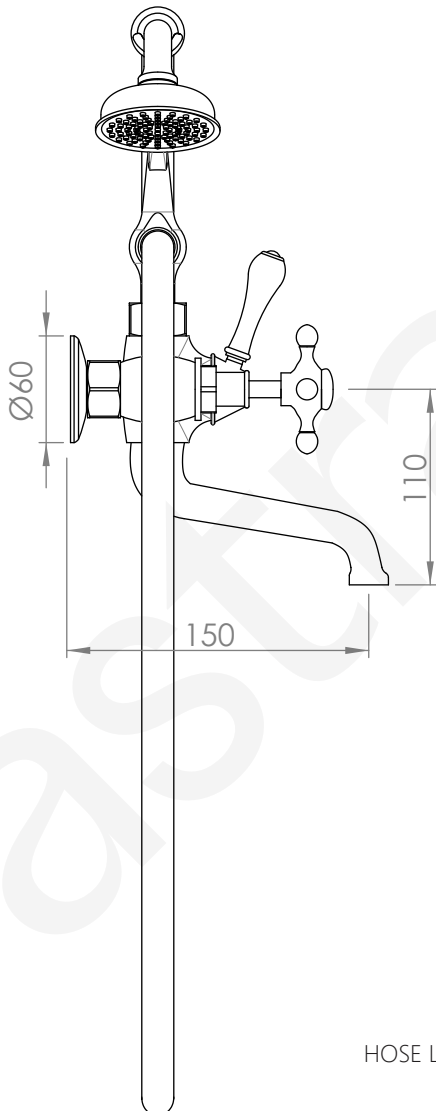

## A52.20

### BATH MIXER & HANDPIECE

3 STAR/9Lpm WELS RATING - HANDSHOWER ONLY

STANDARD WITH METAL CROSS HANDLE  
OTHER LEVER HANDLE OPTIONS

**.ML** METAL LEVER

**.PL** WHITE PORCELAIN  
**.BL** BLACK PORCELAIN  
**.CK** CRACKLE PORCELAIN

**.CL** SWAROVSKI CRYSTAL

**.CC** CRYSTAL CROSS

HOSE LENGTH 1.5m