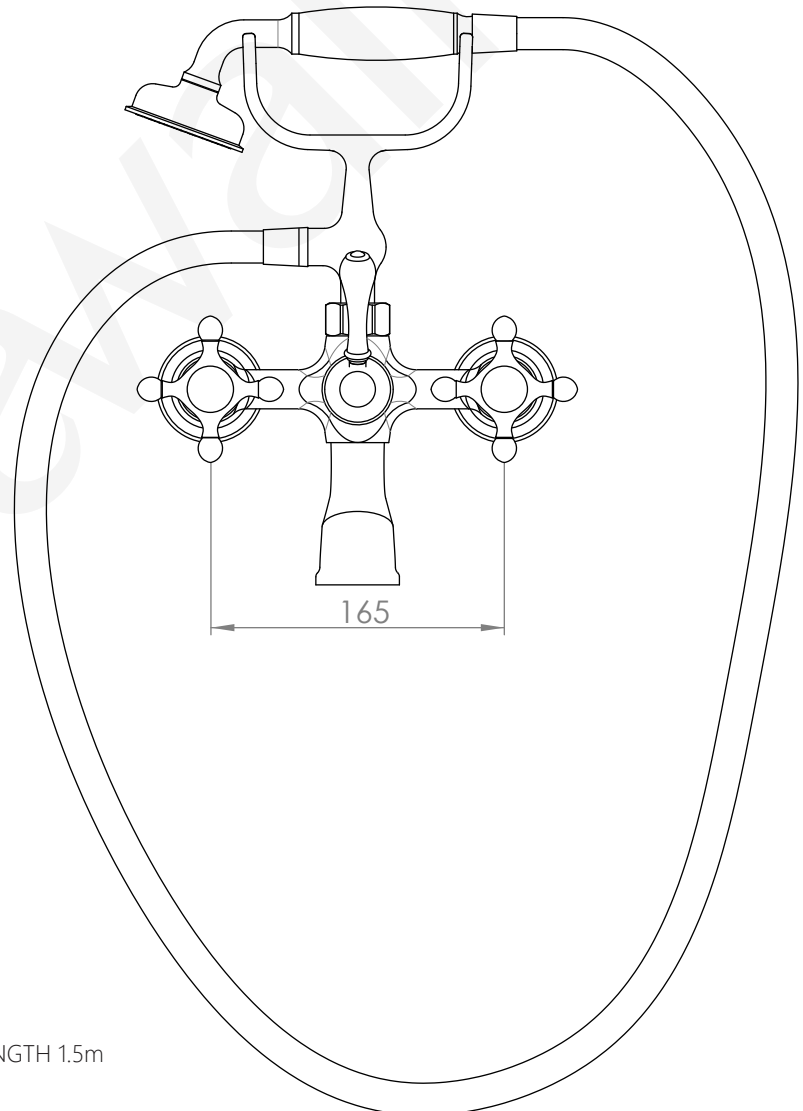

### BATH MIXER & HANDPIECE

3 STAR/9Lpm WELS RATING - HANDSHOWER ONLY

STANDARD WITH METAL CROSS HANDLE  
OTHER LEVER HANDLE OPTIONS

**.ML** METAL LEVER

**.PL** WHITE PORCELAIN  
**.BL** BLACK PORCELAIN  
**.CK** CRACKLE PORCELAIN

**.CL** SWAROVSKI CRYSTAL

**.CC** CRYSTAL CROSS

HOSE LENGTH 1.5m