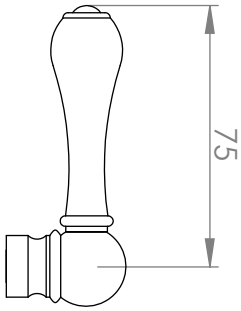

## A52.20

### BATH MIXER & HANDPIECE

3 STAR/9Lpm WELS RATING - HANDSHOWER ONLY

STANDARD WITH METAL CROSS HANDLE  
OTHER LEVER HANDLE OPTIONS

**.ML** METAL LEVER

**.PL** WHITE PORCELAIN  
**.BL** BLACK PORCELAIN  
**.CK** CRACKLE PORCELAIN

**.CL** SWAROVSKI CRYSTAL

**.CC** CRYSTAL CROSS

HOSE LENGTH 1.5m