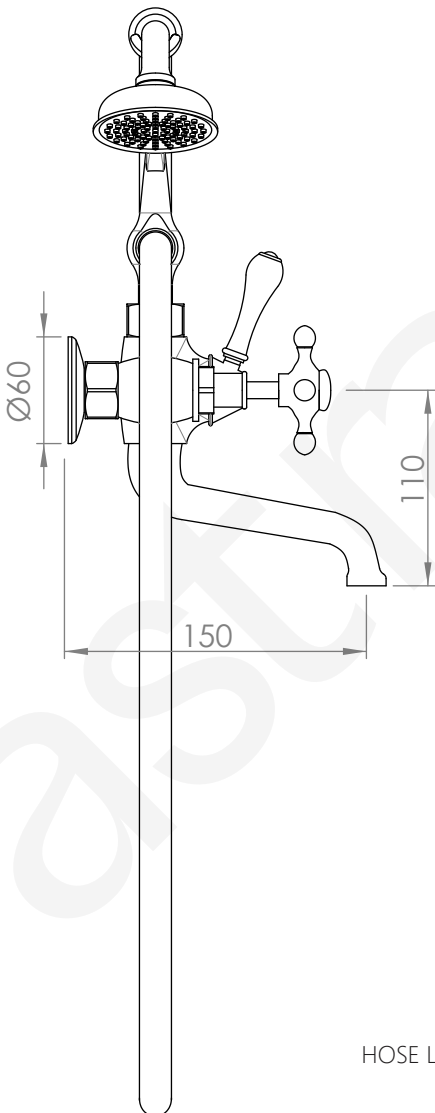

A52.20

BATH MIXER & HANDPIECE

3 STAR/9Lpm WELS RATING - HANDSHOWER ONLY

STANDARD WITH METAL CROSS HANDLE
OTHER LEVER HANDLE OPTIONS

.ML METAL LEVER

.PL WHITE PORCELAIN
.BL BLACK PORCELAIN
.CK CRACKLE PORCELAIN

.CL SWAROVSKI CRYSTAL

.CC CRYSTAL CROSS

REQUIRE G 1/2" FEMALE THREAD IN
WALL AT 165mm FIXED CENTRES

HOSE LENGTH 1.5m