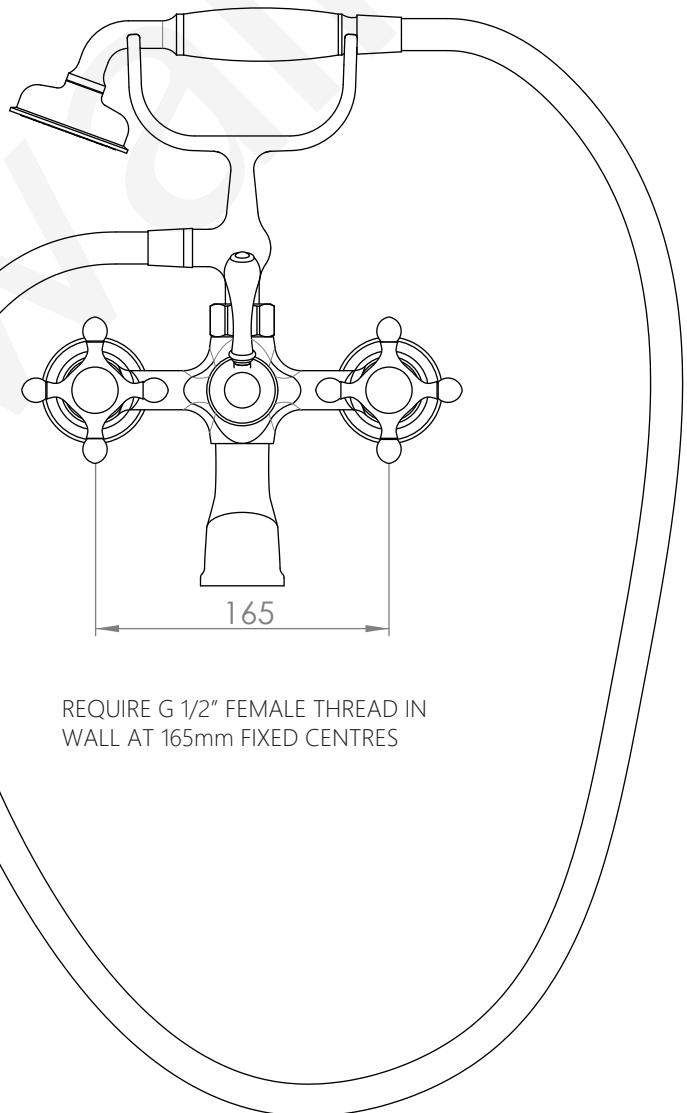

A52.20

BATH MIXER & HANDPIECE

3 STAR/9Lpm WELS RATING - HANDSHOWER ONLY

STANDARD WITH METAL CROSS HANDLE
OTHER LEVER HANDLE OPTIONS

.ML METAL LEVER

.PL WHITE PORCELAIN
.BL BLACK PORCELAIN
.CK CRACKLE PORCELAIN

.CL SWAROVSKI CRYSTAL

.CC CRYSTAL CROSS

REQUIRE G 1/2" FEMALE THREAD IN
WALL AT 165mm FIXED CENTRES

HOSE LENGTH 1.5m