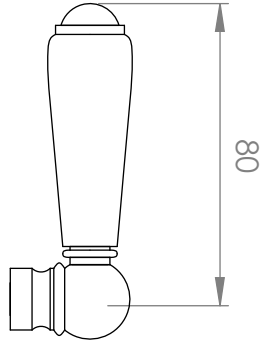

A52.20

BATH MIXER & HANDPIECE

3 STAR/9Lpm WELS RATING - HANDSHOWER ONLY

STANDARD WITH METAL CROSS HANDLE
OTHER LEVER HANDLE OPTIONS

.ML METAL LEVER

.PL WHITE PORCELAIN
.BL BLACK PORCELAIN
.CK CRACKLE PORCELAIN

.CL SWAROVSKI CRYSTAL

.CC CRYSTAL CROSS

REQUIRE G 1/2" FEMALE THREAD IN
WALL AT 165mm FIXED CENTRES

HOSE LENGTH 1.5m