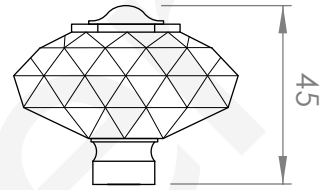

A52.20

BATH MIXER & HANDPIECE

3 STAR/9Lpm WELS RATING - HANDSHOWER ONLY

STANDARD WITH METAL CROSS HANDLE
OTHER LEVER HANDLE OPTIONS

.ML METAL LEVER

.PL WHITE PORCELAIN
.BL BLACK PORCELAIN
.CK CRACKLE PORCELAIN

.CL SWAROVSKI CRYSTAL

.CC CRYSTAL CROSS

REQUIRE G 1/2" FEMALE THREAD IN
WALL AT 165mm FIXED CENTRES

HOSE LENGTH 1.5m