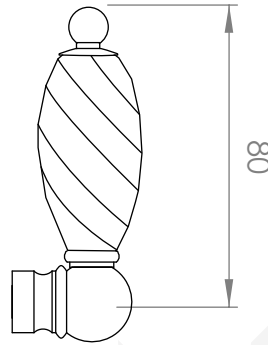

A52.20

BATH MIXER & HANDPIECE

3 STAR/9Lpm WELS RATING - HANDSHOWER ONLY

STANDARD WITH METAL CROSS HANDLE
OTHER LEVER HANDLE OPTIONS

.ML METAL LEVER

.PL WHITE PORCELAIN
.BL BLACK PORCELAIN
.CK CRACKLE PORCELAIN

.CL SWAROVSKI CRYSTAL

.CC CRYSTAL CROSS

REQUIRE G 1/2" FEMALE THREAD IN
WALL AT 165mm FIXED CENTRES

HOSE LENGTH 1.5m