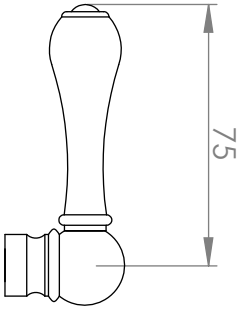

A52.20

BATH MIXER & HANDPIECE

3 STAR/9Lpm WELS RATING - HANDSHOWER ONLY

STANDARD WITH METAL CROSS HANDLE
OTHER LEVER HANDLE OPTIONS

.ML METAL LEVER

.PL WHITE PORCELAIN
.BL BLACK PORCELAIN
.CK CRACKLE PORCELAIN

.CL SWAROVSKI CRYSTAL

.CC CRYSTAL CROSS

REQUIRE G 1/2" FEMALE THREAD IN
WALL AT 165mm FIXED CENTRES

HOSE LENGTH 1.5m