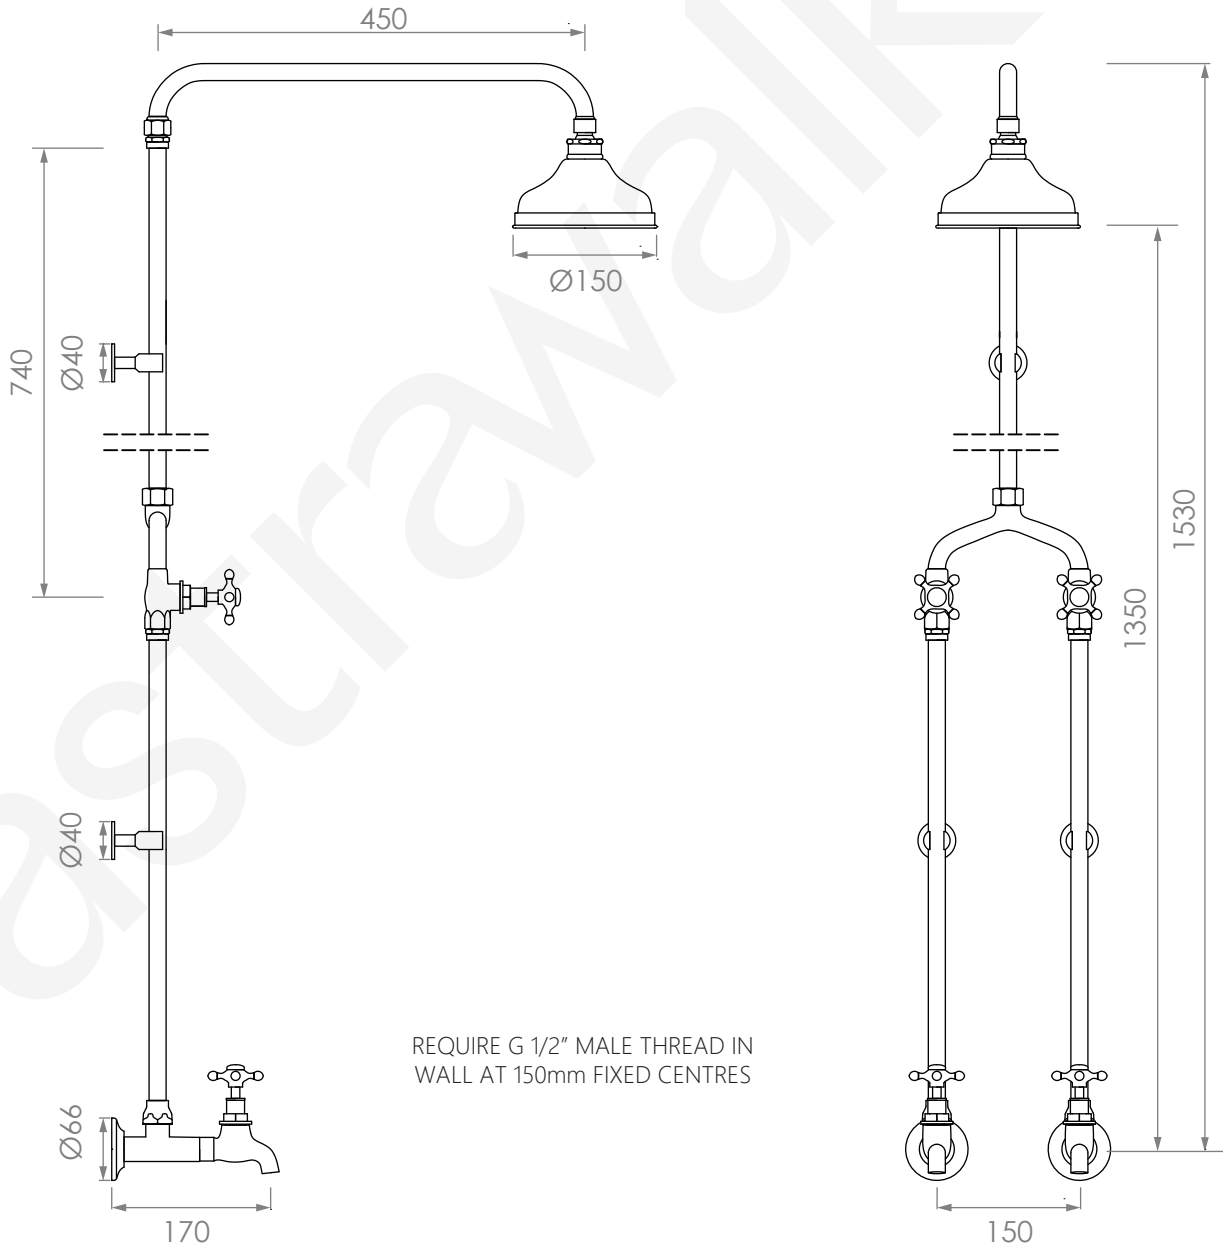

A52.17

BATH / SHOWER SET

3 STAR/9Lpm WELS RATING - SHOWER ONLY

STANDARD WITH METAL CROSS HANDLE
OTHER LEVER HANDLE OPTIONS

AVAILABLE WITH:

REQUIRE G 1/2" MALE THREAD IN
WALL AT 150mm FIXED CENTRES