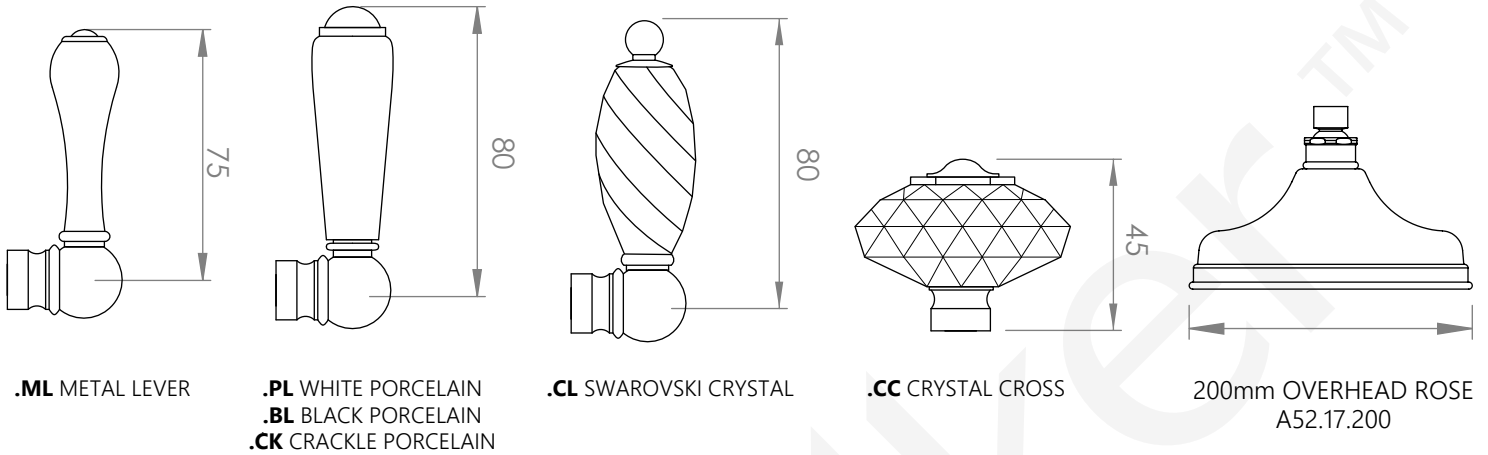

A52.17

BATH / SHOWER SET

3 STAR/9Lpm WELS RATING - SHOWER ONLY

STANDARD WITH METAL CROSS HANDLE
OTHER LEVER HANDLE OPTIONS

AVAILABLE WITH:

REQUIRE G 1/2" MALE THREAD IN
WALL AT 150mm FIXED CENTRES