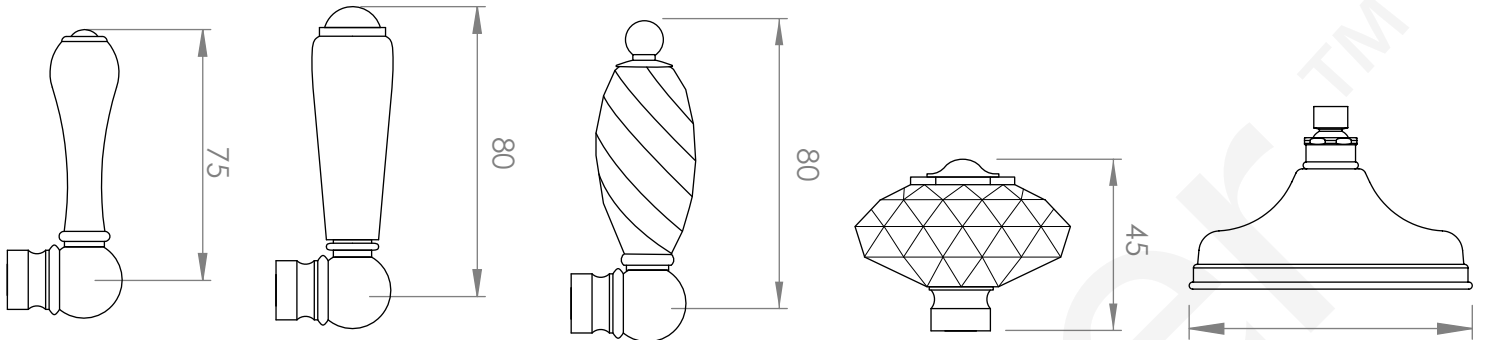

### SHOWER SET WITH HANDPIECE

3 STAR/9Lpm WELS RATING

STANDARD WITH METAL CROSS HANDLE  
OTHER LEVER HANDLE OPTIONS

AVAILABLE WITH:

**.ML** METAL LEVER

**.PL** WHITE PORCELAIN  
**.BL** BLACK PORCELAIN  
**.CK** CRACKLE PORCELAIN

**.CL** SWAROVSKI CRYSTAL

**.CC** CRYSTAL CROSS

200mm OVERHEAD ROSE  
A52.13.V3.200