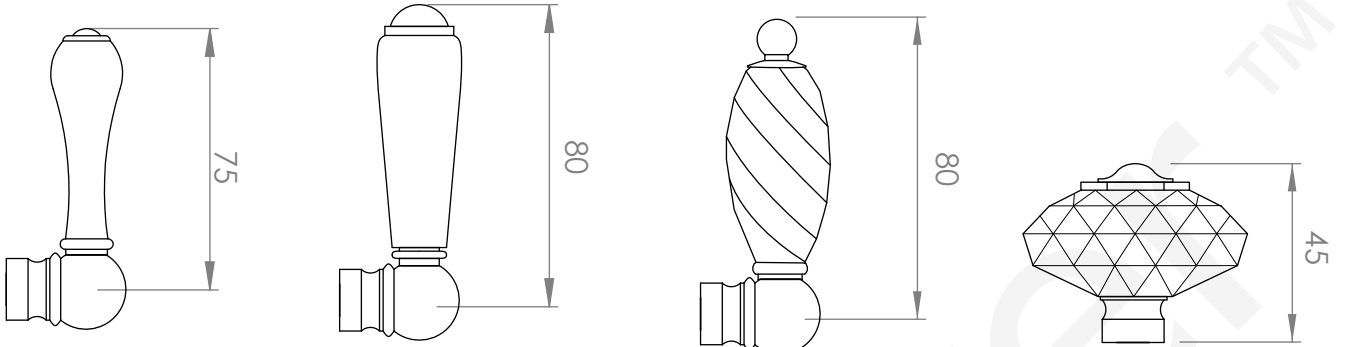

A52.12

SHOWER SET

3 STAR/9Lpm WELS RATING

STANDARD WITH METAL CROSS HANDLE
OTHER LEVER HANDLE OPTIONS

.ML METAL LEVER

.PL WHITE PORCELAIN
.BL BLACK PORCELAIN
.CK CRACKLE PORCELAIN

.CL SWAROVSKI CRYSTAL

.CC CRYSTAL CROSS