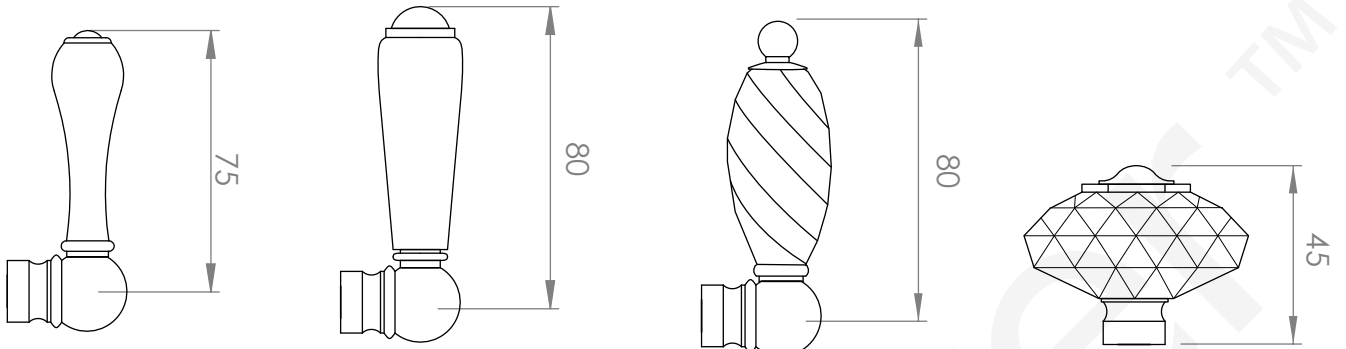

A52.10.11

SHOWER SET

3 STAR/9Lpm WELS RATING

STANDARD WITH METAL CROSS HANDLE
OTHER LEVER HANDLE OPTIONS

.ML METAL LEVER

.PL WHITE PORCELAIN
.BL BLACK PORCELAIN
.CK CRACKLE PORCELAIN

.CL SWAROVSKI CRYSTAL

.CC CRYSTAL CROSS