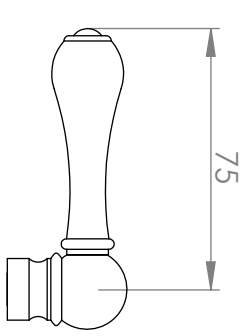

## A52.10

### SHOWER SET

3 STAR/9Lpm WELS RATING

STANDARD WITH METAL CROSS HANDLE  
OTHER LEVER HANDLE OPTIONS

**.ML** METAL LEVER

**.PL** WHITE PORCELAIN  
**.BL** BLACK PORCELAIN  
**.CK** CRACKLE PORCELAIN

**.CL** SWAROVSKI CRYSTAL