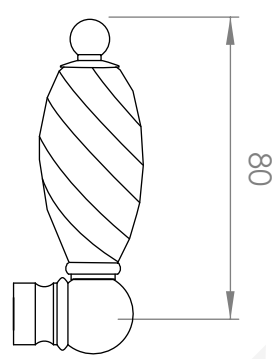

### SHOWER SET

3 STAR/9Lpm WELS RATING

STANDARD WITH METAL CROSS HANDLE  
OTHER LEVER HANDLE OPTIONS

**.ML** METAL LEVER

**.PL** WHITE PORCELAIN  
**.BL** BLACK PORCELAIN  
**.CK** CRACKLE PORCELAIN

**.CL** SWAROVSKI CRYSTAL