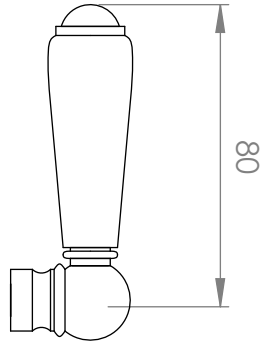

## A52.10

### SHOWER SET

3 STAR/9Lpm WELS RATING

STANDARD WITH METAL CROSS HANDLE  
OTHER LEVER HANDLE OPTIONS

**.ML** METAL LEVER

**.PL** WHITE PORCELAIN  
**.BL** BLACK PORCELAIN  
**.CK** CRACKLE PORCELAIN

**.CL** SWAROVSKI CRYSTAL