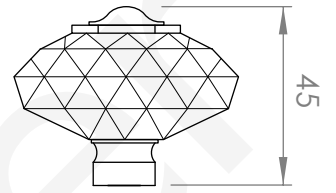

### SHOWER SET

3 STAR/9Lpm WELS RATING

STANDARD WITH METAL CROSS HANDLE  
OTHER LEVER HANDLE OPTIONS

**.ML** METAL LEVER

**.PL** WHITE PORCELAIN  
**.BL** BLACK PORCELAIN  
**.CK** CRACKLE PORCELAIN

**.CL** SWAROVSKI CRYSTAL