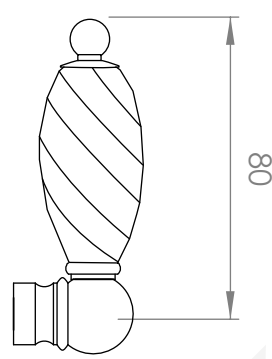

A52.07.V9

HOB SET

[Available with flow control, add **.FC** to end of code - 5 STAR/6Lpm WELS RATING]

STANDARD WITH METAL CROSS HANDLE
OTHER LEVER HANDLE OPTIONS

.ML METAL LEVER

.PL WHITE PORCELAIN
.BL BLACK PORCELAIN
.CK CRACKLE PORCELAIN

.CL SWAROVSKI CRYSTAL

.CC CRYSTAL CROSS