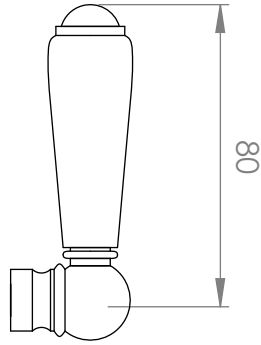

A52.07.V9

HOB SET

[Available with flow control, add **.FC** to end of code - 5 STAR/6Lpm WELS RATING]

STANDARD WITH METAL CROSS HANDLE
OTHER LEVER HANDLE OPTIONS

.ML METAL LEVER

.PL WHITE PORCELAIN
.BL BLACK PORCELAIN
.CK CRACKLE PORCELAIN