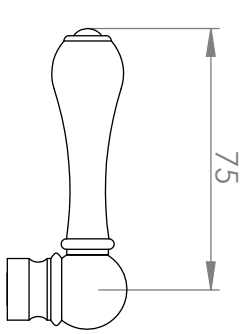

A52.07.V9

HOB SET

[Available with flow control, add **.FC** to end of code - 5 STAR/6Lpm WELS RATING]

STANDARD WITH METAL CROSS HANDLE
OTHER LEVER HANDLE OPTIONS

.ML METAL LEVER

.PL WHITE PORCELAIN
.BL BLACK PORCELAIN
.CK CRACKLE PORCELAIN