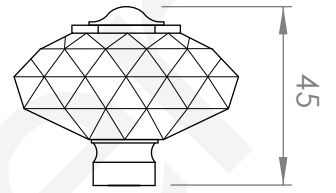

A52.07.V9

HOB SET

[Available with flow control, add **.FC** to end of code - 5 STAR/6Lpm WELS RATING]

STANDARD WITH METAL CROSS HANDLE
OTHER LEVER HANDLE OPTIONS

.ML METAL LEVER

.PL WHITE PORCELAIN
.BL BLACK PORCELAIN
.CK CRACKLE PORCELAIN

.CL SWAROVSKI CRYSTAL

.CC CRYSTAL CROSS