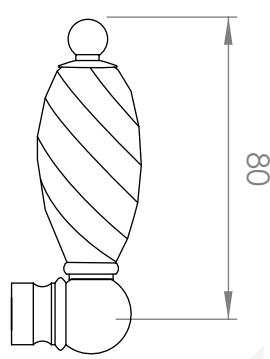

A52.05

WALL SET

[Available with flow control, add **.FC** to end of code - 5 STAR/6Lpm WELS RATING]

STANDARD WITH METAL CROSS HANDLE
OTHER LEVER HANDLE OPTIONS

.ML METAL LEVER

.PL WHITE PORCELAIN
.BL BLACK PORCELAIN
.CK CRACKLE PORCELAIN

.CL SWAROVSKI CRYSTAL

.CC CRYSTAL CROSS