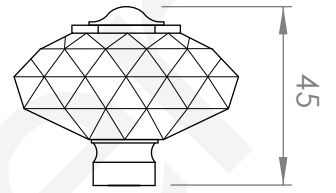

A52.05

WALL SET

[Available with flow control, add **.FC** to end of code - 5 STAR/6Lpm WELS RATING]

STANDARD WITH METAL CROSS HANDLE
OTHER LEVER HANDLE OPTIONS

.ML METAL LEVER

.PL WHITE PORCELAIN
.BL BLACK PORCELAIN
.CK CRACKLE PORCELAIN

.CL SWAROVSKI CRYSTAL

.CC CRYSTAL CROSS