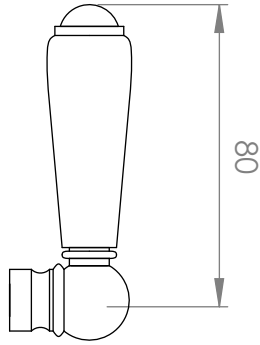

A52.05

WALL SET

[Available with flow control, add **.FC** to end of code - 5 STAR/6Lpm WELS RATING]

STANDARD WITH METAL CROSS HANDLE
OTHER LEVER HANDLE OPTIONS

.ML METAL LEVER

.PL WHITE PORCELAIN
.BL BLACK PORCELAIN
.CK CRACKLE PORCELAIN