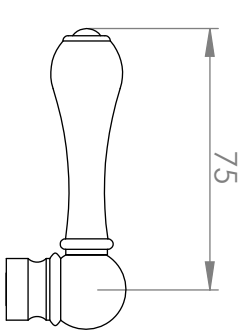

A52.05

WALL SET

[Available with flow control, add **.FC** to end of code - 5 STAR/6Lpm WELS RATING]

STANDARD WITH METAL CROSS HANDLE
OTHER LEVER HANDLE OPTIONS

.ML METAL LEVER

.PL WHITE PORCELAIN
.BL BLACK PORCELAIN
.CK CRACKLE PORCELAIN