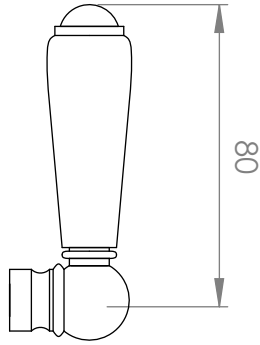

A52.04.V3

BASIN MIXER

5 STAR/6Lpm WELS RATING

LEVER HANDLE OPTIONS

.ML METAL LEVER

.PL WHITE PORCELAIN
.BL BLACK PORCELAIN
.CK CRACKLE PORCELAIN

.CL SWAROVSKI CRYSTAL

.CC CRYSTAL CROSS