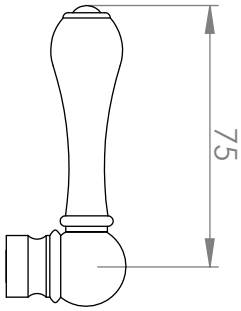

A52.04.V3

BASIN MIXER

5 STAR/6Lpm WELS RATING

LEVER HANDLE OPTIONS

.ML METAL LEVER

.PL WHITE PORCELAIN
.BL BLACK PORCELAIN
.CK CRACKLE PORCELAIN

.CL SWAROVSKI CRYSTAL

.CC CRYSTAL CROSS