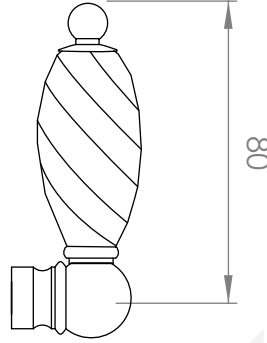

A52.04.V3

BASIN MIXER

5 STAR/6Lpm WELS RATING

LEVER HANDLE OPTIONS

.ML METAL LEVER

.PL WHITE PORCELAIN
.BL BLACK PORCELAIN
.CK CRACKLE PORCELAIN

.CL SWAROVSKI CRYSTAL

.CC CRYSTAL CROSS