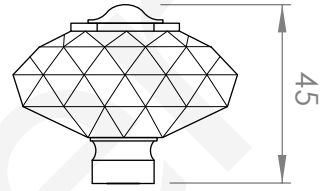

A52.04.V3

BASIN MIXER

5 STAR/6Lpm WELS RATING

LEVER HANDLE OPTIONS

.ML METAL LEVER

.PL WHITE PORCELAIN
.BL BLACK PORCELAIN
.CK CRACKLE PORCELAIN

.CL SWAROVSKI CRYSTAL

.CC CRYSTAL CROSS