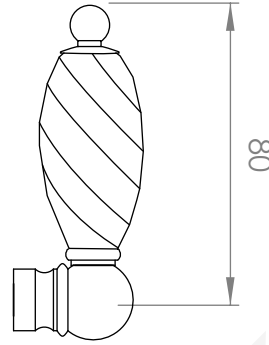

### BASIN MIXER

5 STAR/6Lpm WELS RATING

STANDARD WITH METAL CROSS HANDLE  
OTHER LEVER HANDLE OPTIONS

**.ML** METAL LEVER

**.PL** WHITE PORCELAIN  
**.BL** BLACK PORCELAIN  
**.CK** CRACKLE PORCELAIN

**.CL** SWAROVSKI CRYSTAL