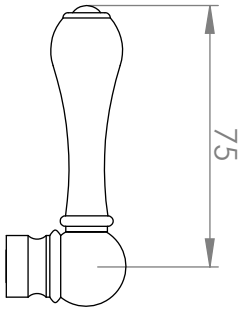

## A52.04

### BASIN MIXER

5 STAR/6Lpm WELS RATING

STANDARD WITH METAL CROSS HANDLE  
OTHER LEVER HANDLE OPTIONS

**.ML** METAL LEVER

**.PL** WHITE PORCELAIN  
**.BL** BLACK PORCELAIN  
**.CK** CRACKLE PORCELAIN

**.CL** SWAROVSKI CRYSTAL