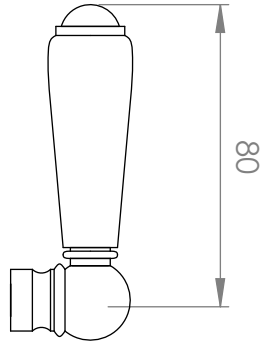

## A52.04

### BASIN MIXER

5 STAR/6Lpm WELS RATING

STANDARD WITH METAL CROSS HANDLE  
OTHER LEVER HANDLE OPTIONS

**.ML** METAL LEVER

**.PL** WHITE PORCELAIN  
**.BL** BLACK PORCELAIN  
**.CK** CRACKLE PORCELAIN

**.CL** SWAROVSKI CRYSTAL