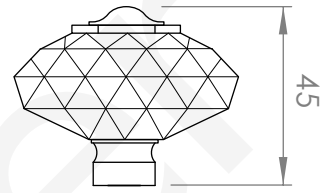

### BASIN MIXER

5 STAR/6Lpm WELS RATING

STANDARD WITH METAL CROSS HANDLE  
OTHER LEVER HANDLE OPTIONS

**.ML** METAL LEVER

**.PL** WHITE PORCELAIN  
**.BL** BLACK PORCELAIN  
**.CK** CRACKLE PORCELAIN

**.CL** SWAROVSKI CRYSTAL