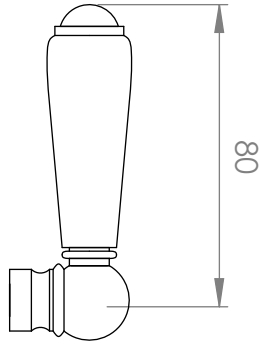

A52.00.V3

BASIN SET

5 STAR/6Lpm WELS RATING

STANDARD WITH METAL CROSS HANDLE
OTHER LEVER HANDLE OPTIONS

.ML METAL LEVER

.PL WHITE PORCELAIN
.BL BLACK PORCELAIN
.CK CRACKLE PORCELAIN

.CL SWAROVSKI CRYSTAL

.CC CRYSTAL CROSS