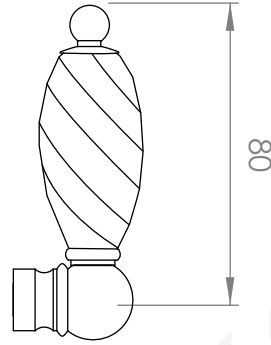

A52.00.V3

BASIN SET

5 STAR/6Lpm WELS RATING

STANDARD WITH METAL CROSS HANDLE
OTHER LEVER HANDLE OPTIONS

.ML METAL LEVER

.PL WHITE PORCELAIN
.BL BLACK PORCELAIN
.CK CRACKLE PORCELAIN

.CL SWAROVSKI CRYSTAL

.CC CRYSTAL CROSS