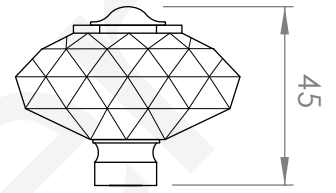

A52.00.V3

BASIN SET

5 STAR/6Lpm WELS RATING

STANDARD WITH METAL CROSS HANDLE
OTHER LEVER HANDLE OPTIONS

.ML METAL LEVER

.PL WHITE PORCELAIN
.BL BLACK PORCELAIN
.CK CRACKLE PORCELAIN

.CL SWAROVSKI CRYSTAL

.CC CRYSTAL CROSS