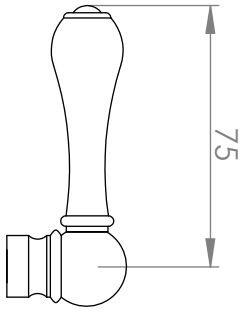

A52.00.V3

BASIN SET

5 STAR/6Lpm WELS RATING

STANDARD WITH METAL CROSS HANDLE
OTHER LEVER HANDLE OPTIONS

.ML METAL LEVER

.PL WHITE PORCELAIN
.BL BLACK PORCELAIN
.CK CRACKLE PORCELAIN

.CL SWAROVSKI CRYSTAL

.CC CRYSTAL CROSS