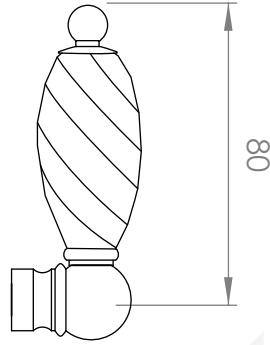

.CL SWAROVSKI CRYSTAL