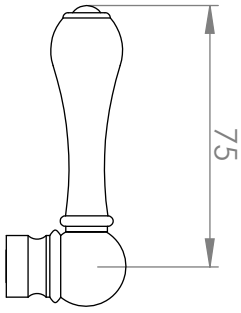

A52.00.V2

BASIN SET

5 STAR/6Lpm WELS RATING

LEVER HANDLE OPTIONS

.ML METAL LEVER