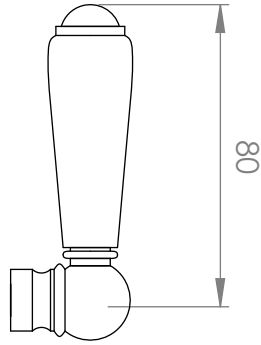

.PL WHITE PORCELAIN
.BL BLACK PORCELAIN
.CK CRACKLE PORCELAIN