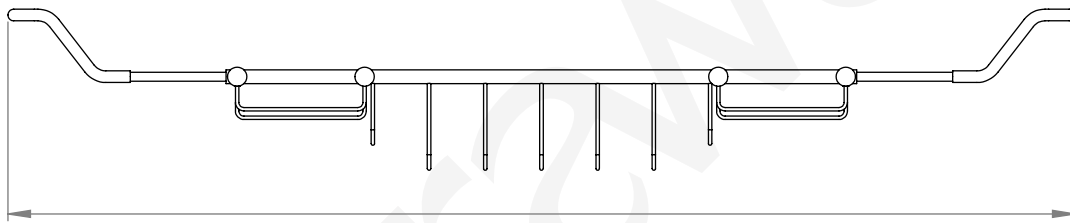

A51.73
SOAP & SPONGE BASKET

(MIN 645 - MAX 778.5)