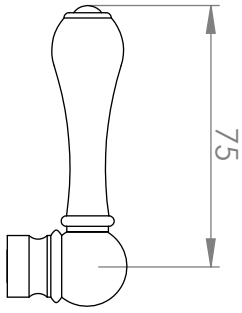

A51.45
CISTERN TAP

STANDARD WITH METAL CROSS HANDLE
OTHER LEVER HANDLE OPTIONS

.ML METAL LEVER

.PL WHITE PORCELAIN
.BL BLACK PORCELAIN
.CK CRACKLE PORCELAIN

.CL SWAROVSKI CRYSTAL

.CC CRYSTAL CROSS