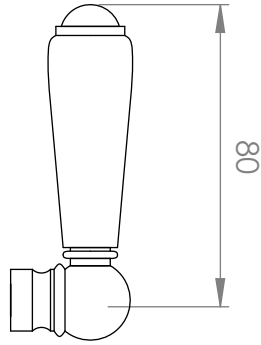

A51.45
CISTERN TAP

STANDARD WITH METAL CROSS HANDLE
OTHER LEVER HANDLE OPTIONS

.ML METAL LEVER

.PL WHITE PORCELAIN
.BL BLACK PORCELAIN
.CK CRACKLE PORCELAIN

.CL SWAROVSKI CRYSTAL

.CC CRYSTAL CROSS