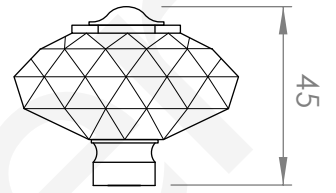

A51.45
CISTERN TAP

STANDARD WITH METAL CROSS HANDLE
OTHER LEVER HANDLE OPTIONS

.ML METAL LEVER

.PL WHITE PORCELAIN
.BL BLACK PORCELAIN
.CK CRACKLE PORCELAIN

.CL SWAROVSKI CRYSTAL

.CC CRYSTAL CROSS