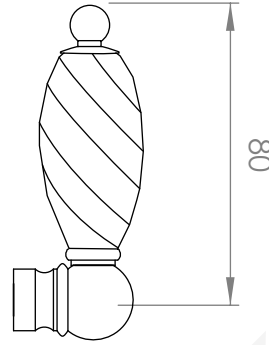

A51.45
CISTERN TAP

STANDARD WITH METAL CROSS HANDLE
OTHER LEVER HANDLE OPTIONS

.ML METAL LEVER

.PL WHITE PORCELAIN
.BL BLACK PORCELAIN
.CK CRACKLE PORCELAIN

.CL SWAROVSKI CRYSTAL

.CC CRYSTAL CROSS