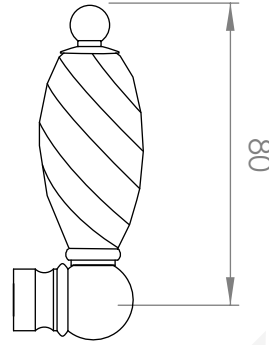

A51.44

WASHING MACHINE TAP SET

STANDARD WITH METAL CROSS HANDLE
OTHER LEVER HANDLE OPTIONS

.ML METAL LEVER

.PL WHITE PORCELAIN
.BL BLACK PORCELAIN
.CK CRACKLE PORCELAIN

.CL SWAROVSKI CRYSTAL

.CC CRYSTAL CROSS