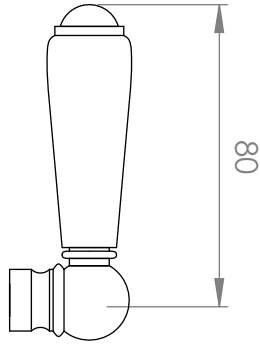

A51.44

WASHING MACHINE TAP SET

STANDARD WITH METAL CROSS HANDLE
OTHER LEVER HANDLE OPTIONS

.ML METAL LEVER

.PL WHITE PORCELAIN
.BL BLACK PORCELAIN
.CK CRACKLE PORCELAIN

.CL SWAROVSKI CRYSTAL

.CC CRYSTAL CROSS