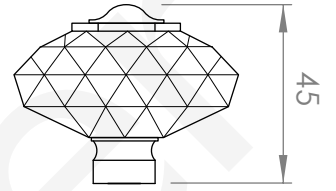

A51.44

WASHING MACHINE TAP SET

STANDARD WITH METAL CROSS HANDLE
OTHER LEVER HANDLE OPTIONS

.ML METAL LEVER

.PL WHITE PORCELAIN
.BL BLACK PORCELAIN
.CK CRACKLE PORCELAIN

.CL SWAROVSKI CRYSTAL

.CC CRYSTAL CROSS