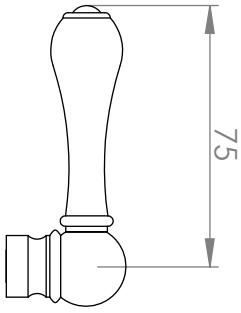

A51.44

WASHING MACHINE TAP SET

STANDARD WITH METAL CROSS HANDLE
OTHER LEVER HANDLE OPTIONS

.ML METAL LEVER

.PL WHITE PORCELAIN
.BL BLACK PORCELAIN
.CK CRACKLE PORCELAIN

.CL SWAROVSKI CRYSTAL

.CC CRYSTAL CROSS