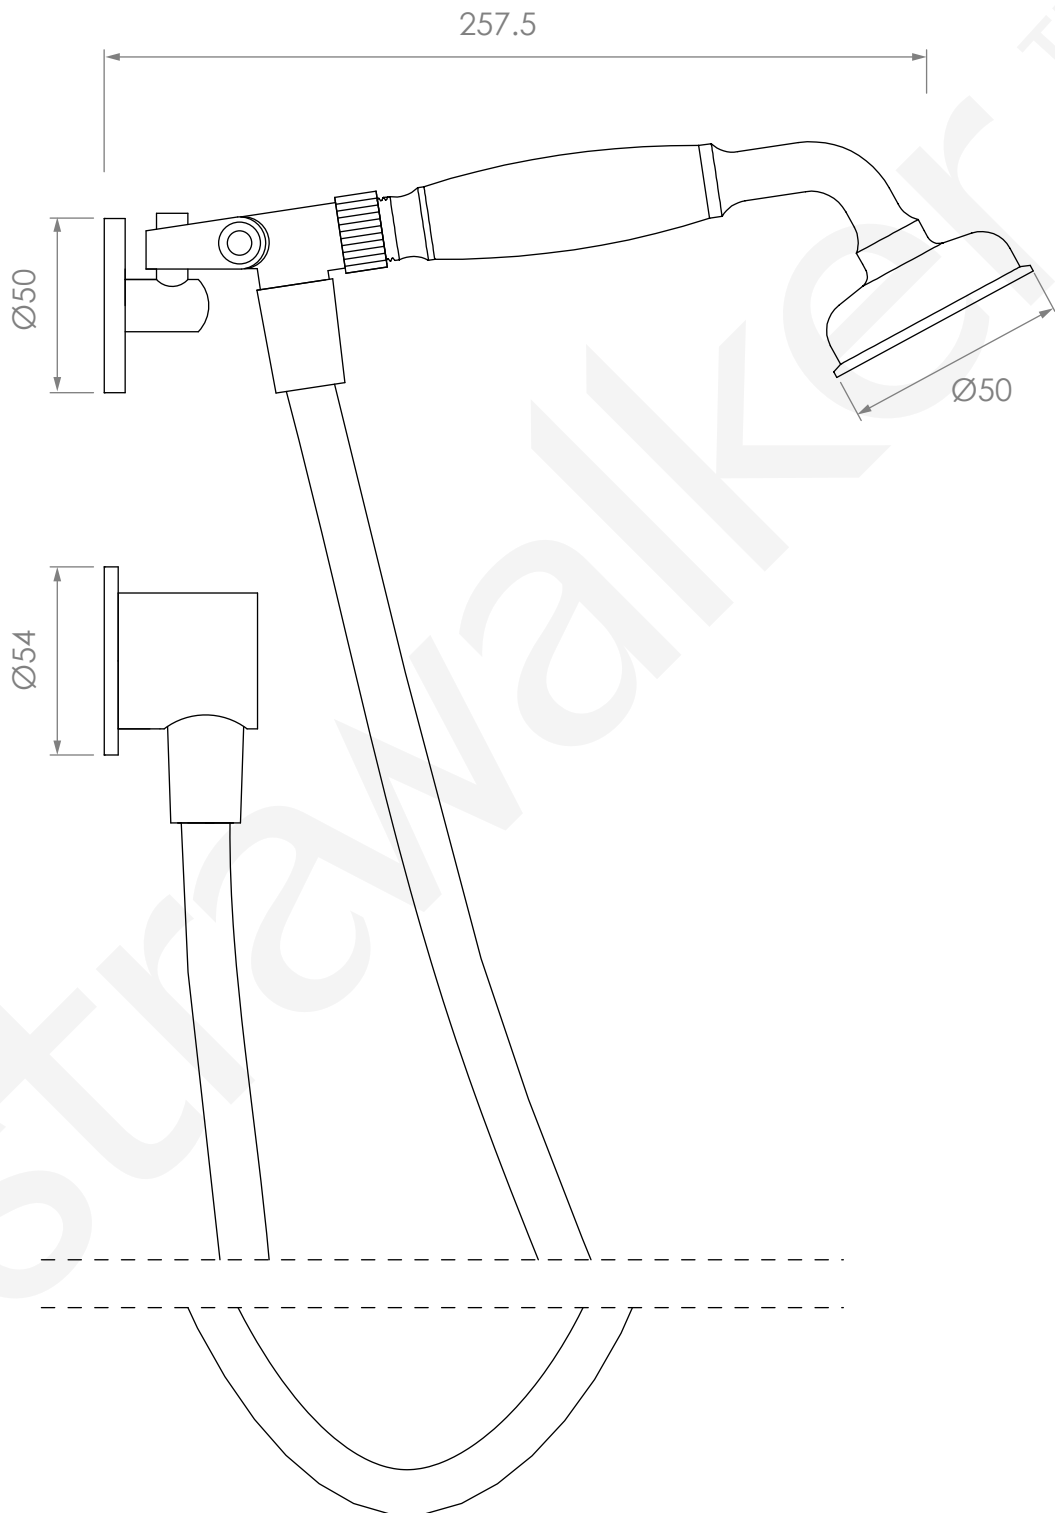

A51.42

HAND SHOWER

3 STAR/9Lpm WELS RATING

HOSE LENGTH 1.5m