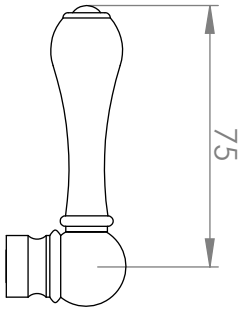

A51.41

BATH / SHOWER DIVERTER

STANDARD WITH METAL CROSS HANDLE
OTHER LEVER HANDLE OPTIONS

.ML METAL LEVER

.PL WHITE PORCELAIN
.BL BLACK PORCELAIN
.CK CRACKLE PORCELAIN

.CL SWAROVSKI CRYSTAL

.CC CRYSTAL CROSS