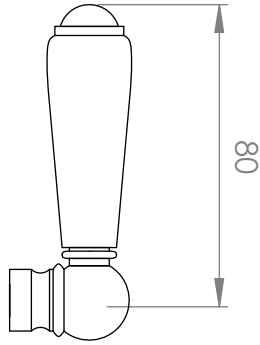

A51.41

BATH / SHOWER DIVERTER

STANDARD WITH METAL CROSS HANDLE
OTHER LEVER HANDLE OPTIONS

.ML METAL LEVER

.PL WHITE PORCELAIN
.BL BLACK PORCELAIN
.CK CRACKLE PORCELAIN

.CL SWAROVSKI CRYSTAL

.CC CRYSTAL CROSS