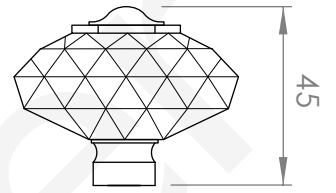

A51.41

BATH / SHOWER DIVERTER

STANDARD WITH METAL CROSS HANDLE
OTHER LEVER HANDLE OPTIONS

.ML METAL LEVER

.PL WHITE PORCELAIN
.BL BLACK PORCELAIN
.CK CRACKLE PORCELAIN

.CL SWAROVSKI CRYSTAL

.CC CRYSTAL CROSS