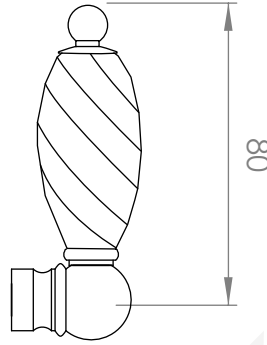

A51.41

BATH / SHOWER DIVERTER

STANDARD WITH METAL CROSS HANDLE
OTHER LEVER HANDLE OPTIONS

.ML METAL LEVER

.PL WHITE PORCELAIN
.BL BLACK PORCELAIN
.CK CRACKLE PORCELAIN

.CL SWAROVSKI CRYSTAL

.CC CRYSTAL CROSS