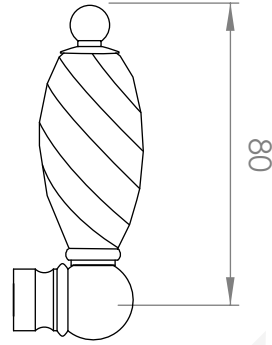

### PILLAR TAP SET - PAIR

5 STAR/6Lpm WELS RATING

STANDARD WITH METAL CROSS HANDLE  
OTHER LEVER HANDLE OPTIONS

**.ML** METAL LEVER

**.PL** WHITE PORCELAIN  
**.BL** BLACK PORCELAIN  
**.CK** CRACKLE PORCELAIN

**.CL** SWAROVSKI CRYSTAL

**.CC** CRYSTAL CROSS