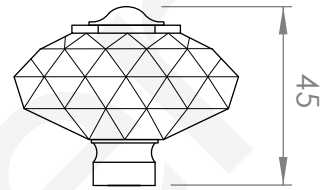

### PILLAR TAP SET - PAIR

5 STAR/6Lpm WELS RATING

STANDARD WITH METAL CROSS HANDLE  
OTHER LEVER HANDLE OPTIONS

**.ML** METAL LEVER

**.PL** WHITE PORCELAIN  
**.BL** BLACK PORCELAIN  
**.CK** CRACKLE PORCELAIN

**.CL** SWAROVSKI CRYSTAL

**.CC** CRYSTAL CROSS