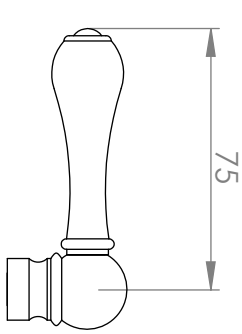

## A51.40

### PILLAR TAP SET - PAIR

5 STAR/6Lpm WELS RATING

STANDARD WITH METAL CROSS HANDLE  
OTHER LEVER HANDLE OPTIONS

**.ML** METAL LEVER

**.PL** WHITE PORCELAIN  
**.BL** BLACK PORCELAIN  
**.CK** CRACKLE PORCELAIN