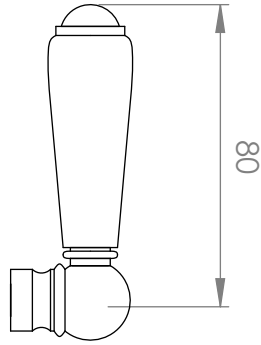

### PILLAR TAP SET - PAIR

5 STAR/6Lpm WELS RATING

STANDARD WITH METAL CROSS HANDLE  
OTHER LEVER HANDLE OPTIONS

**.ML** METAL LEVER

**.PL** WHITE PORCELAIN  
**.BL** BLACK PORCELAIN  
**.CK** CRACKLE PORCELAIN