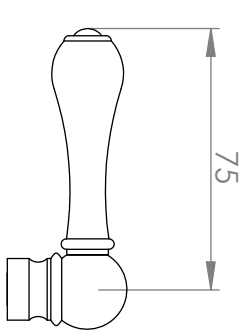

## A51.37

### BIDET SET & 32mm POP UP WASTE

STANDARD WITH METAL CROSS HANDLE  
OTHER LEVER HANDLE OPTIONS

**.ML** METAL LEVER

**.PL** WHITE PORCELAIN  
**.BL** BLACK PORCELAIN  
**.CK** CRACKLE PORCELAIN

**.CL** SWAROVSKI CRYSTAL