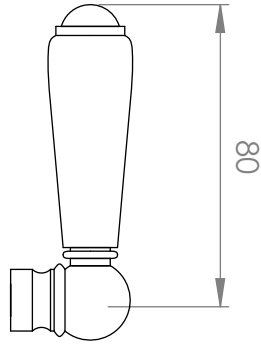

## A51.37

### BIDET SET & 32mm POP UP WASTE

STANDARD WITH METAL CROSS HANDLE  
OTHER LEVER HANDLE OPTIONS

**.ML** METAL LEVER

**.PL** WHITE PORCELAIN  
**.BL** BLACK PORCELAIN  
**.CK** CRACKLE PORCELAIN

**.CL** SWAROVSKI CRYSTAL