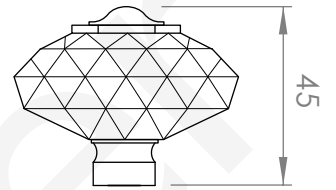

### BIDET SET & 32mm POP UP WASTE

STANDARD WITH METAL CROSS HANDLE  
OTHER LEVER HANDLE OPTIONS

**.ML** METAL LEVER

**.PL** WHITE PORCELAIN  
**.BL** BLACK PORCELAIN  
**.CK** CRACKLE PORCELAIN

**.CL** SWAROVSKI CRYSTAL