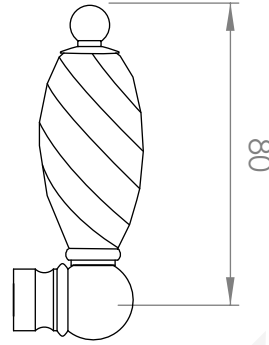

### BIDET SET & 32mm POP UP WASTE

STANDARD WITH METAL CROSS HANDLE  
OTHER LEVER HANDLE OPTIONS

**.ML** METAL LEVER

**.PL** WHITE PORCELAIN  
**.BL** BLACK PORCELAIN  
**.CK** CRACKLE PORCELAIN

**.CL** SWAROVSKI CRYSTAL