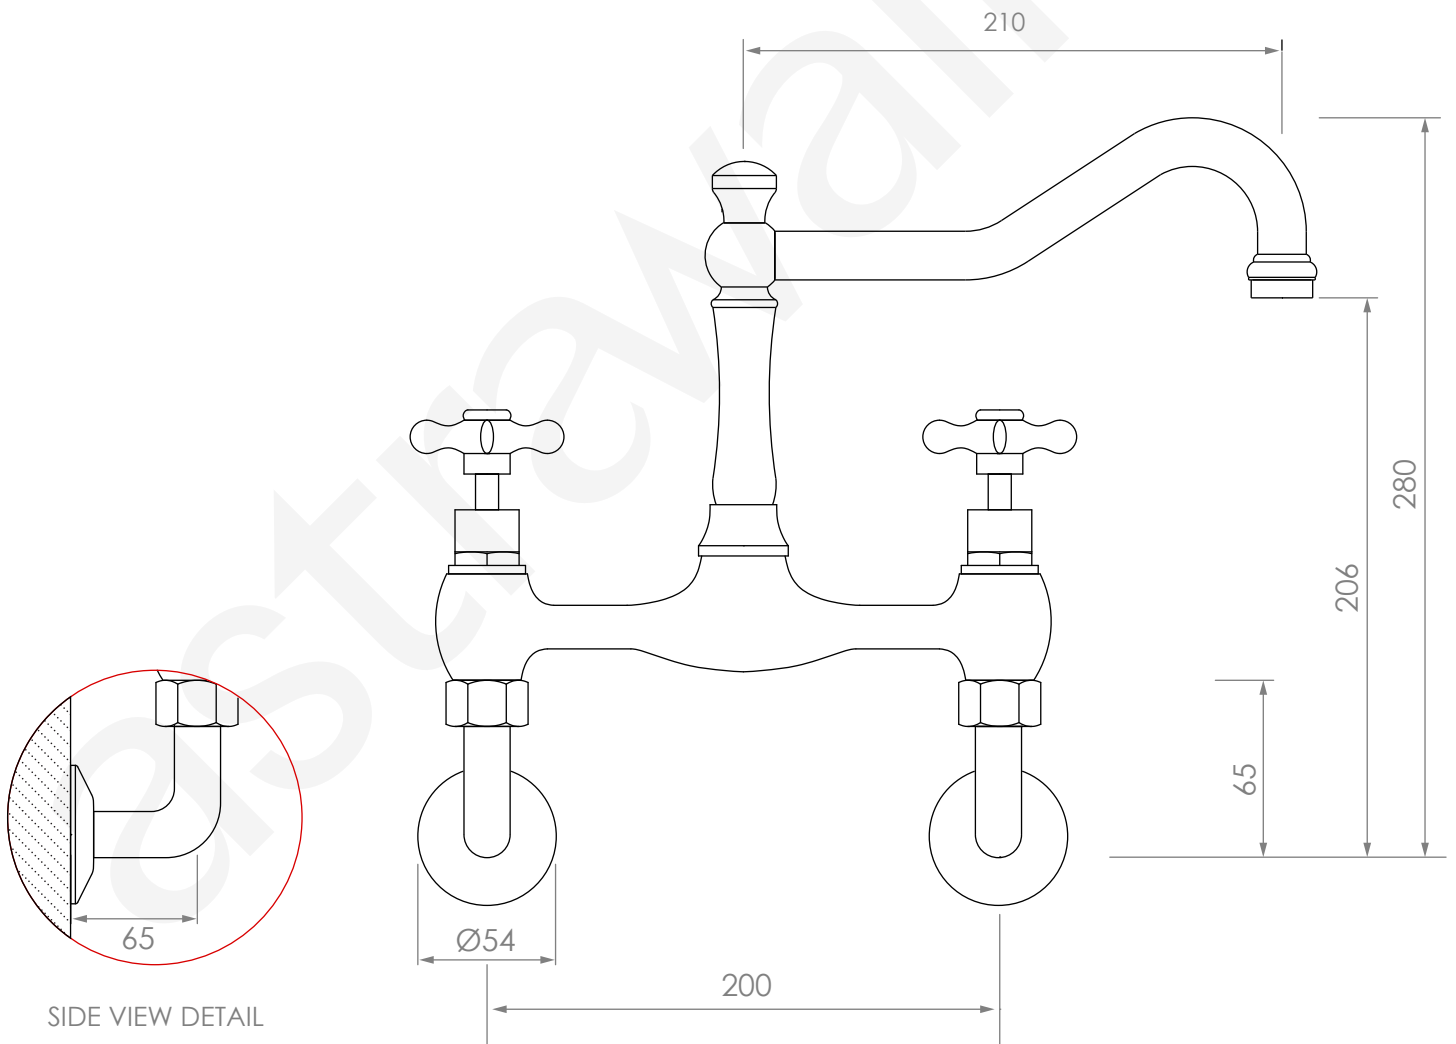

A51.34.V2

KITCHEN SET

5 STAR/6Lpm WELS RATING

STANDARD WITH METAL CROSS HANDLE
OTHER LEVER HANDLE OPTIONS

.ML METAL LEVER

.PL WHITE PORCELAIN
.BL BLACK PORCELAIN
.CK CRACKLE PORCELAIN

.CL SWAROVSKI CRYSTAL

.CC CRYSTAL CROSS

REQUIRES G1/2" FEMALE THREAD
AT 200mm FIXED CENTRES