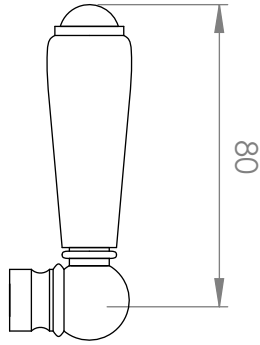

A51.34.V2

KITCHEN SET

5 STAR/6Lpm WELS RATING

STANDARD WITH METAL CROSS HANDLE
OTHER LEVER HANDLE OPTIONS

.ML METAL LEVER

.PL WHITE PORCELAIN
.BL BLACK PORCELAIN
.CK CRACKLE PORCELAIN

.CL SWAROVSKI CRYSTAL

.CC CRYSTAL CROSS

REQUIRES G1/2" FEMALE THREAD
AT 200mm FIXED CENTRES