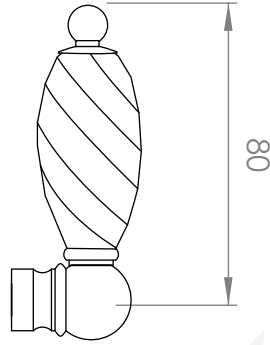

A51.34.V2

KITCHEN SET

5 STAR/6Lpm WELS RATING

STANDARD WITH METAL CROSS HANDLE
OTHER LEVER HANDLE OPTIONS

.ML METAL LEVER

.PL WHITE PORCELAIN
.BL BLACK PORCELAIN
.CK CRACKLE PORCELAIN

.CL SWAROVSKI CRYSTAL

.CC CRYSTAL CROSS

REQUIRES G1/2" FEMALE THREAD
AT 200mm FIXED CENTRES