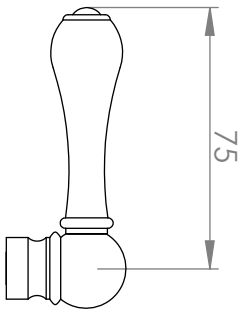

A51.34.V2

KITCHEN SET

5 STAR/6Lpm WELS RATING

STANDARD WITH METAL CROSS HANDLE
OTHER LEVER HANDLE OPTIONS

.ML METAL LEVER

.PL WHITE PORCELAIN
.BL BLACK PORCELAIN
.CK CRACKLE PORCELAIN

.CL SWAROVSKI CRYSTAL

.CC CRYSTAL CROSS

REQUIRES G1/2" FEMALE THREAD
AT 200mm FIXED CENTRES