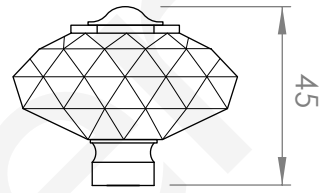

A51.34.V2

KITCHEN SET

5 STAR/6Lpm WELS RATING

STANDARD WITH METAL CROSS HANDLE
OTHER LEVER HANDLE OPTIONS

.ML METAL LEVER

.PL WHITE PORCELAIN
.BL BLACK PORCELAIN
.CK CRACKLE PORCELAIN

.CL SWAROVSKI CRYSTAL

.CC CRYSTAL CROSS

REQUIRES G1/2" FEMALE THREAD
AT 200mm FIXED CENTRES