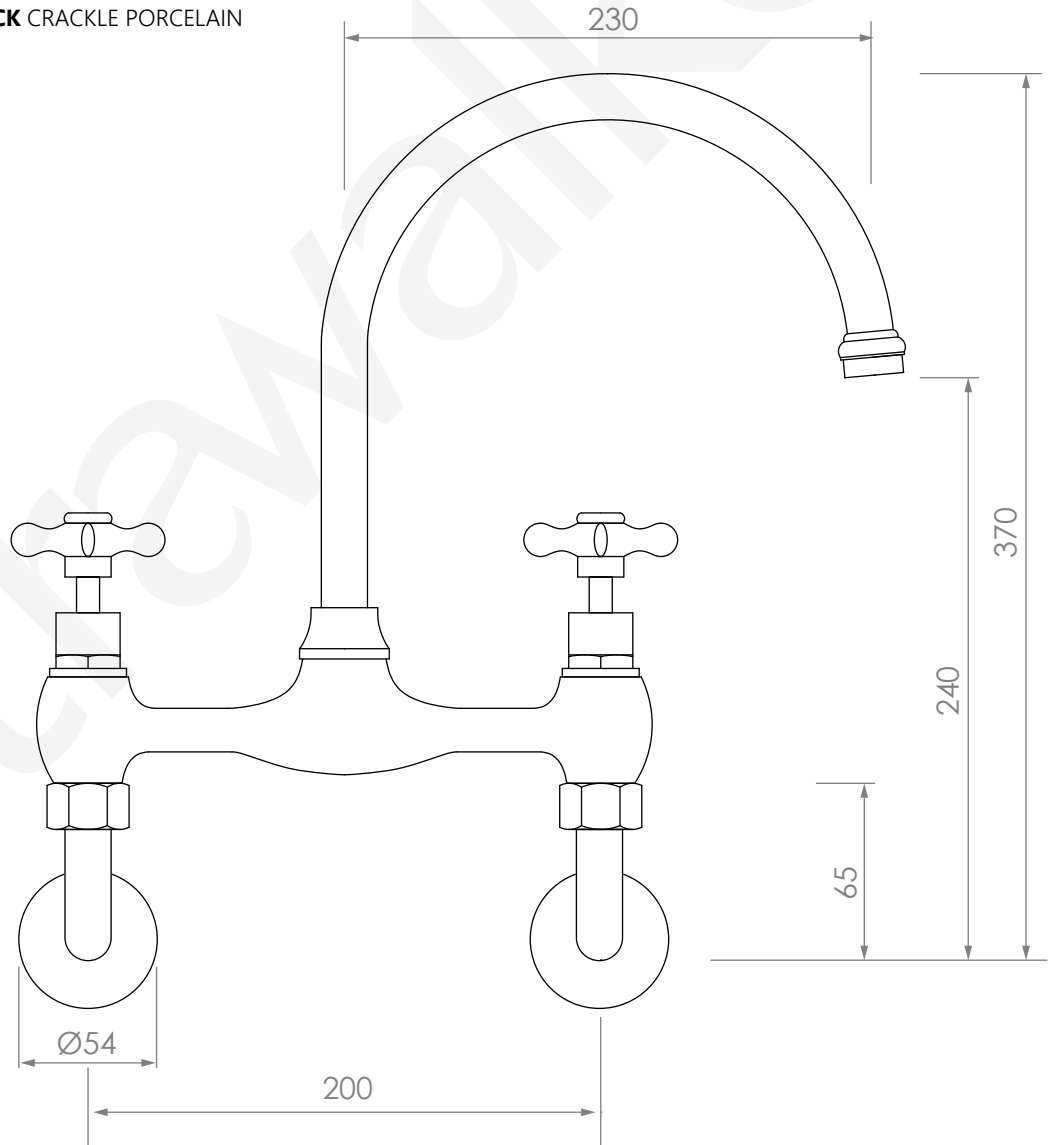

A51.34

KITCHEN SET

5 STAR/6Lpm WELS RATING

STANDARD WITH METAL CROSS HANDLE
OTHER LEVER HANDLE OPTIONS

.ML METAL LEVER

.PL WHITE PORCELAIN
.BL BLACK PORCELAIN
.CK CRACKLE PORCELAIN

.CL SWAROVSKI CRYSTAL

.CC CRYSTAL CROSS

SIDE VIEW DETAIL

REQUIRES G1/2" FEMALE THREAD
AT 200mm FIXED CENTRES