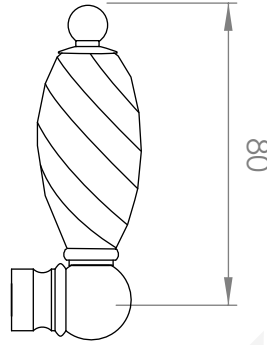

A51.34

KITCHEN SET

5 STAR/6Lpm WELS RATING

STANDARD WITH METAL CROSS HANDLE
OTHER LEVER HANDLE OPTIONS

.ML METAL LEVER

.PL WHITE PORCELAIN
.BL BLACK PORCELAIN
.CK CRACKLE PORCELAIN

.CL SWAROVSKI CRYSTAL

.CC CRYSTAL CROSS

SIDE VIEW DETAIL

REQUIRES G1/2" FEMALE THREAD
AT 200mm FIXED CENTRES