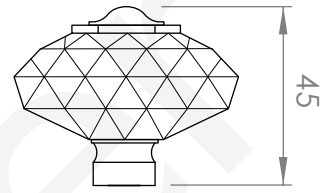

A51.34

KITCHEN SET

5 STAR/6Lpm WELS RATING

STANDARD WITH METAL CROSS HANDLE
OTHER LEVER HANDLE OPTIONS

.ML METAL LEVER

.PL WHITE PORCELAIN
.BL BLACK PORCELAIN
.CK CRACKLE PORCELAIN

.CL SWAROVSKI CRYSTAL

.CC CRYSTAL CROSS

SIDE VIEW DETAIL

REQUIRES G1/2" FEMALE THREAD
AT 200mm FIXED CENTRES