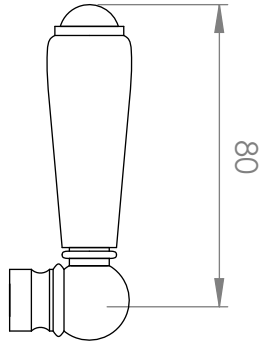

A51.34

KITCHEN SET

5 STAR/6Lpm WELS RATING

STANDARD WITH METAL CROSS HANDLE
OTHER LEVER HANDLE OPTIONS

.ML METAL LEVER

.PL WHITE PORCELAIN
.BL BLACK PORCELAIN
.CK CRACKLE PORCELAIN

.CL SWAROVSKI CRYSTAL

.CC CRYSTAL CROSS

SIDE VIEW DETAIL

REQUIRES G1/2" FEMALE THREAD
AT 200mm FIXED CENTRES