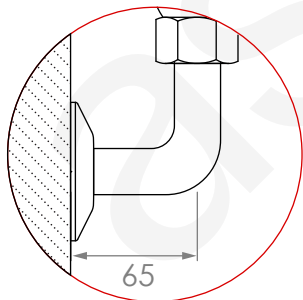

A51.34

KITCHEN SET

5 STAR/6Lpm WELS RATING

STANDARD WITH METAL CROSS HANDLE
OTHER LEVER HANDLE OPTIONS

.ML METAL LEVER

.PL WHITE PORCELAIN
.BL BLACK PORCELAIN
.CK CRACKLE PORCELAIN

.CL SWAROVSKI CRYSTAL

.CC CRYSTAL CROSS

SIDE VIEW DETAIL

REQUIRES G1/2" FEMALE THREAD
AT 200mm FIXED CENTRES