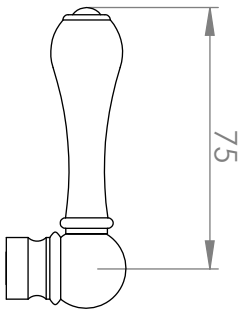

A51.34

KITCHEN SET

5 STAR/6Lpm WELS RATING

STANDARD WITH METAL CROSS HANDLE
OTHER LEVER HANDLE OPTIONS

.ML METAL LEVER

.PL WHITE PORCELAIN
.BL BLACK PORCELAIN
.CK CRACKLE PORCELAIN

.CL SWAROVSKI CRYSTAL

.CC CRYSTAL CROSS

SIDE VIEW DETAIL

REQUIRES G1/2" FEMALE THREAD
AT 200mm FIXED CENTRES