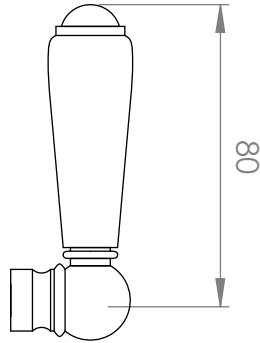

A51.33.V2

KITCHEN MIXER

5 STAR/6Lpm WELS RATING

STANDARD WITH METAL CROSS HANDLE
OTHER LEVER HANDLE OPTIONS

.ML METAL LEVER

.PL WHITE PORCELAIN
.BL BLACK PORCELAIN
.CK CRACKLE PORCELAIN

.CL SWAROVSKI CRYSTAL