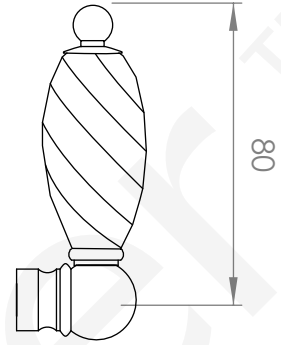

A51.33.V2

KITCHEN MIXER

5 STAR/6Lpm WELS RATING

STANDARD WITH METAL CROSS HANDLE
OTHER LEVER HANDLE OPTIONS

.ML METAL LEVER

.PL WHITE PORCELAIN
.BL BLACK PORCELAIN
.CK CRACKLE PORCELAIN

.CL SWAROVSKI CRYSTAL