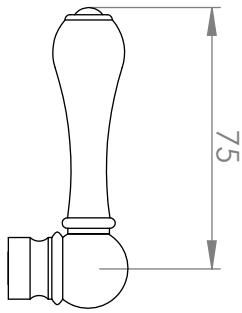

A51.33.V2

KITCHEN MIXER

5 STAR/6Lpm WELS RATING

STANDARD WITH METAL CROSS HANDLE
OTHER LEVER HANDLE OPTIONS

.ML METAL LEVER

.PL WHITE PORCELAIN
.BL BLACK PORCELAIN
.CK CRACKLE PORCELAIN

.CL SWAROVSKI CRYSTAL