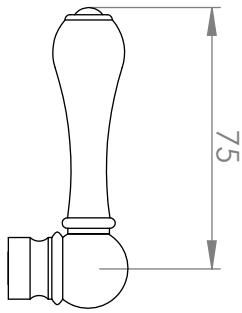

A51.33

KITCHEN MIXER

5 STAR/6Lpm WELS RATING

STANDARD WITH METAL CROSS HANDLE
OTHER LEVER HANDLE OPTIONS

.ML METAL LEVER

.PL WHITE PORCELAIN
.BL BLACK PORCELAIN
.CK CRACKLE PORCELAIN

.CL SWAROVSKI CRYSTAL