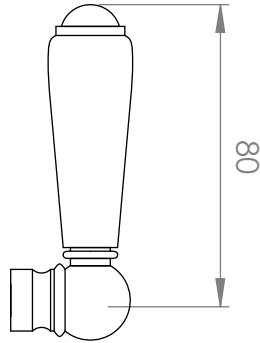

A51.33

KITCHEN MIXER

5 STAR/6Lpm WELS RATING

STANDARD WITH METAL CROSS HANDLE
OTHER LEVER HANDLE OPTIONS

.ML METAL LEVER

.PL WHITE PORCELAIN
.BL BLACK PORCELAIN
.CK CRACKLE PORCELAIN

.CL SWAROVSKI CRYSTAL