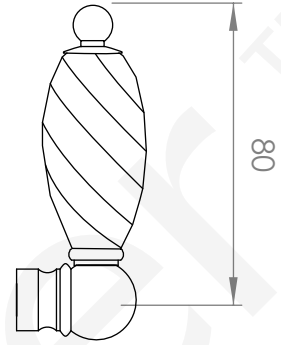

A51.33

KITCHEN MIXER

5 STAR/6Lpm WELS RATING

STANDARD WITH METAL CROSS HANDLE
OTHER LEVER HANDLE OPTIONS

.ML METAL LEVER

.PL WHITE PORCELAIN
.BL BLACK PORCELAIN
.CK CRACKLE PORCELAIN

.CL SWAROVSKI CRYSTAL