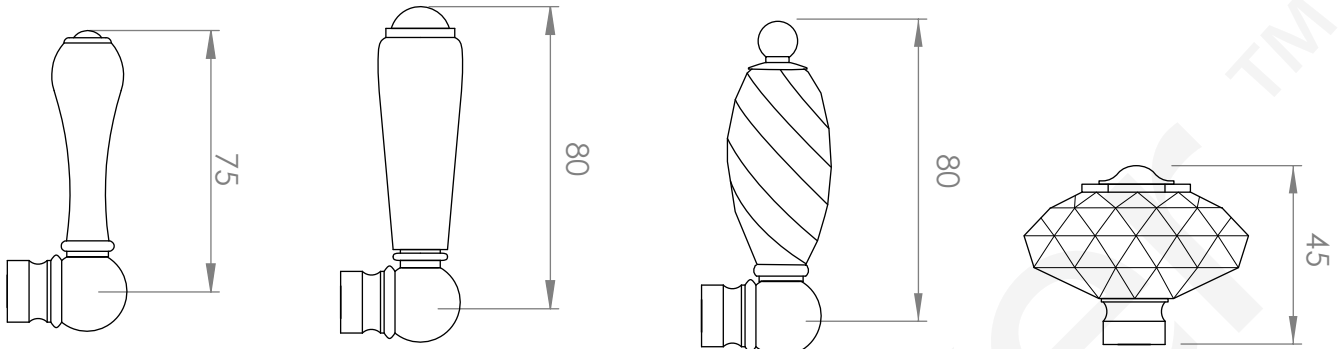

A51.32.V3

KITCHEN SET

5 STAR/6Lpm WELS RATING

STANDARD WITH METAL CROSS HANDLE
OTHER LEVER HANDLE OPTIONS

.ML METAL LEVER

.PL WHITE PORCELAIN
.BL BLACK PORCELAIN
.CK CRACKLE PORCELAIN

.CL SWAROVSKI CRYSTAL

.CC CRYSTAL CROSS