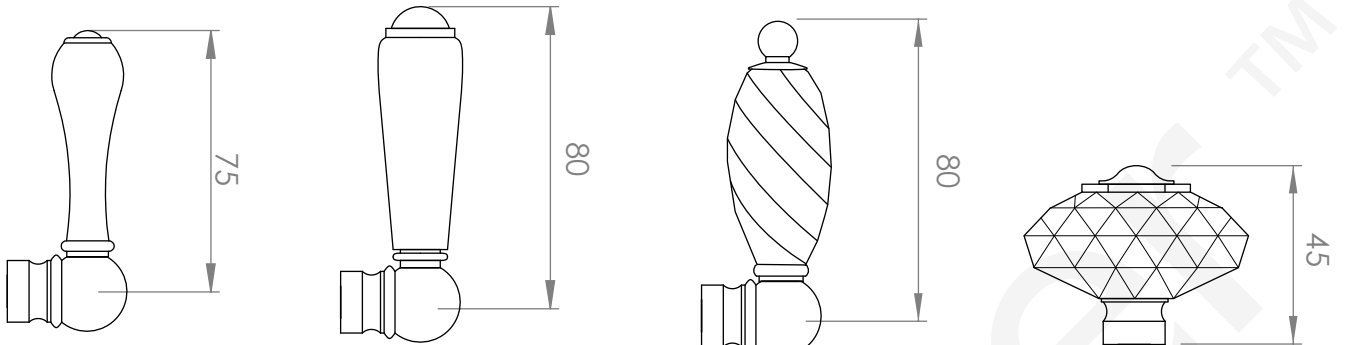

### KITCHEN SET

5 STAR/6Lpm WELS RATING

STANDARD WITH METAL CROSS HANDLE  
OTHER LEVER HANDLE OPTIONS

**.ML** METAL LEVER

**.PL** WHITE PORCELAIN  
**.BL** BLACK PORCELAIN  
**.CK** CRACKLE PORCELAIN

**.CL** SWAROVSKI CRYSTAL