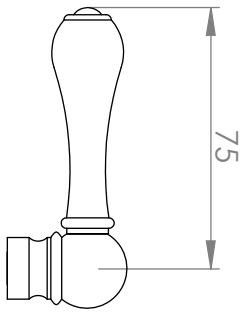

## A51.28.V2

### WALL SET

[Available with flow control, add **.FC** to end of code - 5 STAR/6Lpm WELS RATING]

STANDARD WITH METAL CROSS HANDLE  
OTHER LEVER HANDLE OPTIONS

**.ML** METAL LEVER

**.PL** WHITE PORCELAIN  
**.BL** BLACK PORCELAIN  
**.CK** CRACKLE PORCELAIN