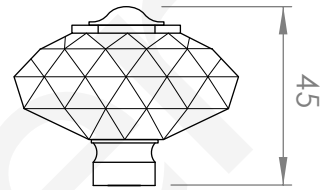

### WALL SET

[Available with flow control, add **.FC** to end of code - 5 STAR/6Lpm WELS RATING]

STANDARD WITH METAL CROSS HANDLE  
OTHER LEVER HANDLE OPTIONS

**.ML** METAL LEVER

**.PL** WHITE PORCELAIN  
**.BL** BLACK PORCELAIN  
**.CK** CRACKLE PORCELAIN

**.CL** SWAROVSKI CRYSTAL

**.CC** CRYSTAL CROSS