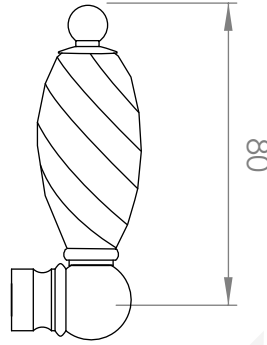

### WALL SET

[Available with flow control, add **.FC** to end of code - 5 STAR/6Lpm WELS RATING]

STANDARD WITH METAL CROSS HANDLE  
OTHER LEVER HANDLE OPTIONS

**.ML** METAL LEVER

**.PL** WHITE PORCELAIN  
**.BL** BLACK PORCELAIN  
**.CK** CRACKLE PORCELAIN

**.CL** SWAROVSKI CRYSTAL

**.CC** CRYSTAL CROSS