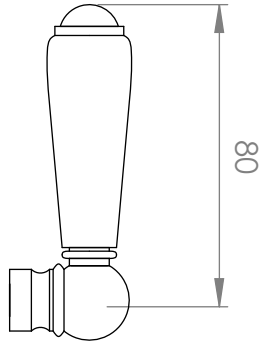

## A51.28.V2

### WALL SET

[Available with flow control, add **.FC** to end of code - 5 STAR/6Lpm WELS RATING]

STANDARD WITH METAL CROSS HANDLE  
OTHER LEVER HANDLE OPTIONS

**.ML** METAL LEVER

**.PL** WHITE PORCELAIN  
**.BL** BLACK PORCELAIN  
**.CK** CRACKLE PORCELAIN