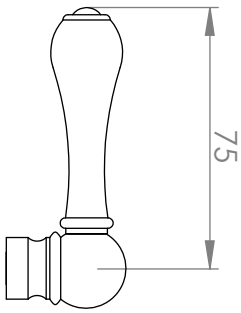

A51.28

WALL SET

[Available with flow control, add **.FC** to end of code - 5 STAR/6Lpm WELS RATING]

STANDARD WITH METAL CROSS HANDLE
OTHER LEVER HANDLE OPTIONS

.ML METAL LEVER

.PL WHITE PORCELAIN
.BL BLACK PORCELAIN
.CK CRACKLE PORCELAIN

.CL SWAROVSKI CRYSTAL

.CC CRYSTAL CROSS