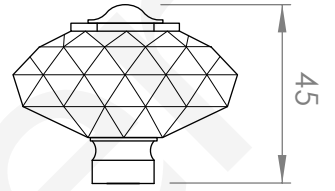

A51.28

WALL SET

[Available with flow control, add **.FC** to end of code - 5 STAR/6Lpm WELS RATING]

STANDARD WITH METAL CROSS HANDLE
OTHER LEVER HANDLE OPTIONS

.ML METAL LEVER

.PL WHITE PORCELAIN
.BL BLACK PORCELAIN
.CK CRACKLE PORCELAIN

.CL SWAROVSKI CRYSTAL

.CC CRYSTAL CROSS