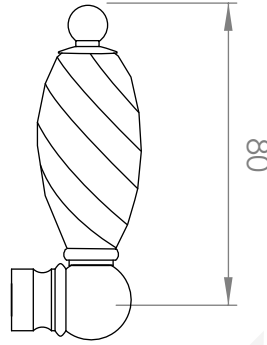

A51.28

WALL SET

[Available with flow control, add **.FC** to end of code - 5 STAR/6Lpm WELS RATING]

STANDARD WITH METAL CROSS HANDLE
OTHER LEVER HANDLE OPTIONS

.ML METAL LEVER

.PL WHITE PORCELAIN
.BL BLACK PORCELAIN
.CK CRACKLE PORCELAIN

.CL SWAROVSKI CRYSTAL

.CC CRYSTAL CROSS