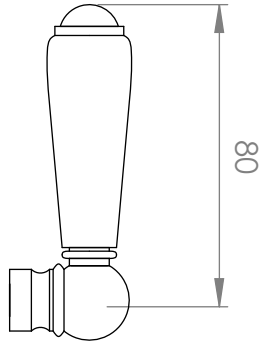

A51.28

WALL SET

[Available with flow control, add **.FC** to end of code - 5 STAR/6Lpm WELS RATING]

STANDARD WITH METAL CROSS HANDLE
OTHER LEVER HANDLE OPTIONS

.ML METAL LEVER

.PL WHITE PORCELAIN
.BL BLACK PORCELAIN
.CK CRACKLE PORCELAIN