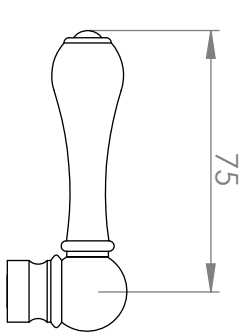

A51.27.V2

WALL SET

[Available with flow control, add **.FC** to end of code - 5 STAR/6Lpm WELS RATING]

STANDARD WITH METAL CROSS HANDLE
OTHER LEVER HANDLE OPTIONS

.ML METAL LEVER

.PL WHITE PORCELAIN
.BL BLACK PORCELAIN
.CK CRACKLE PORCELAIN