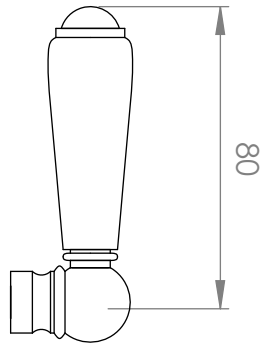

A51.27.V2

WALL SET

[Available with flow control, add **.FC** to end of code - 5 STAR/6Lpm WELS RATING]

STANDARD WITH METAL CROSS HANDLE
OTHER LEVER HANDLE OPTIONS

.ML METAL LEVER

.PL WHITE PORCELAIN
.BL BLACK PORCELAIN
.CK CRACKLE PORCELAIN