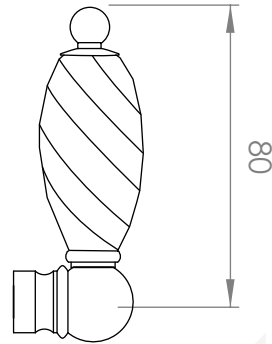

A51.27.V2

WALL SET

[Available with flow control, add **.FC** to end of code - 5 STAR/6Lpm WELS RATING]

STANDARD WITH METAL CROSS HANDLE
OTHER LEVER HANDLE OPTIONS

.ML METAL LEVER

.PL WHITE PORCELAIN
.BL BLACK PORCELAIN
.CK CRACKLE PORCELAIN

.CL SWAROVSKI CRYSTAL

.CC CRYSTAL CROSS