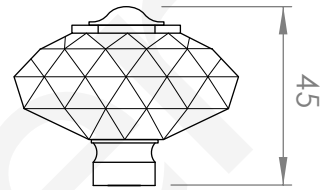

A51.27.V2

WALL SET

[Available with flow control, add **.FC** to end of code - 5 STAR/6Lpm WELS RATING]

STANDARD WITH METAL CROSS HANDLE
OTHER LEVER HANDLE OPTIONS

.ML METAL LEVER

.PL WHITE PORCELAIN
.BL BLACK PORCELAIN
.CK CRACKLE PORCELAIN

.CL SWAROVSKI CRYSTAL

.CC CRYSTAL CROSS