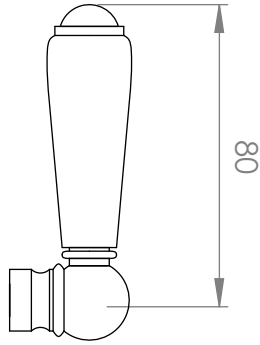

A51.27
WALL SET

[Available with flow control, add **.FC** to end of code - 5 STAR/6Lpm WELS RATING]

STANDARD WITH METAL CROSS HANDLE
OTHER LEVER HANDLE OPTIONS

.ML METAL LEVER

.PL WHITE PORCELAIN
.BL BLACK PORCELAIN
.CK CRACKLE PORCELAIN