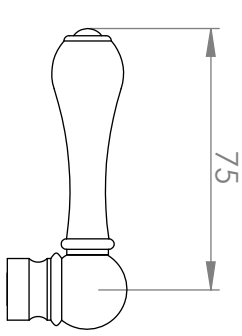

A51.27
WALL SET

[Available with flow control, add **.FC** to end of code - 5 STAR/6Lpm WELS RATING]

STANDARD WITH METAL CROSS HANDLE
OTHER LEVER HANDLE OPTIONS

.ML METAL LEVER

.PL WHITE PORCELAIN
.BL BLACK PORCELAIN
.CK CRACKLE PORCELAIN