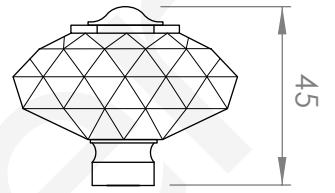

A51.27
WALL SET

[Available with flow control, add **.FC** to end of code - 5 STAR/6Lpm WELS RATING]

STANDARD WITH METAL CROSS HANDLE
OTHER LEVER HANDLE OPTIONS

.ML METAL LEVER

.PL WHITE PORCELAIN
.BL BLACK PORCELAIN
.CK CRACKLE PORCELAIN

.CL SWAROVSKI CRYSTAL

.CC CRYSTAL CROSS