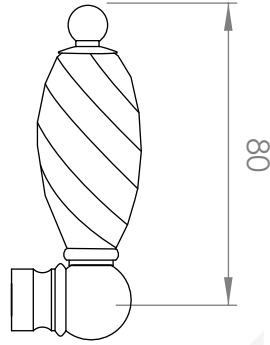

A51.27
WALL SET

[Available with flow control, add **.FC** to end of code - 5 STAR/6Lpm WELS RATING]

STANDARD WITH METAL CROSS HANDLE
OTHER LEVER HANDLE OPTIONS

.ML METAL LEVER

.PL WHITE PORCELAIN
.BL BLACK PORCELAIN
.CK CRACKLE PORCELAIN

.CL SWAROVSKI CRYSTAL

.CC CRYSTAL CROSS