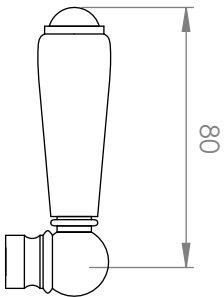

A51.25

BATH /SHOWER SET

3 STAR/9Lpm WELS RATING - SHOWER ONLY

STANDARD WITH METAL CROSS HANDLE
OTHER LEVER HANDLE OPTIONS

.ML METAL LEVER

.PL WHITE PORCELAIN
.BL BLACK PORCELAIN
.CK CRACKLE PORCELAIN

.CL SWAROVSKI CRYSTAL

.CC CRYSTAL CROSS

AVAILABLE WITH:

200mm OVERHEAD ROSE
A51.25.200