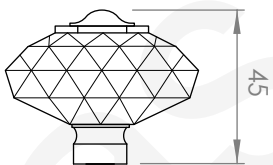

A51.25

BATH /SHOWER SET

3 STAR/9Lpm WELS RATING - SHOWER ONLY

STANDARD WITH METAL CROSS HANDLE
OTHER LEVER HANDLE OPTIONS

.ML METAL LEVER

.PL WHITE PORCELAIN
.BL BLACK PORCELAIN
.CK CRACKLE PORCELAIN

.CL SWAROVSKI CRYSTAL

.CC CRYSTAL CROSS

AVAILABLE WITH:

200mm OVERHEAD ROSE
A51.25.200