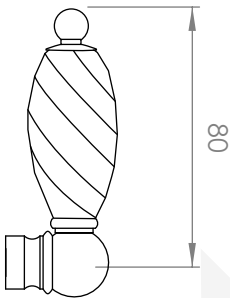

A51.25

BATH /SHOWER SET

3 STAR/9Lpm WELS RATING - SHOWER ONLY

STANDARD WITH METAL CROSS HANDLE
OTHER LEVER HANDLE OPTIONS

.ML METAL LEVER

.PL WHITE PORCELAIN
.BL BLACK PORCELAIN
.CK CRACKLE PORCELAIN

.CL SWAROVSKI CRYSTAL

.CC CRYSTAL CROSS

AVAILABLE WITH:

200mm OVERHEAD ROSE
A51.25.200