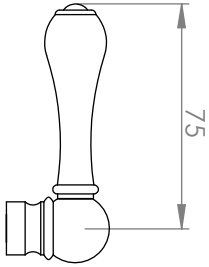

A51.25

BATH /SHOWER SET

3 STAR/9Lpm WELS RATING - SHOWER ONLY

STANDARD WITH METAL CROSS HANDLE
OTHER LEVER HANDLE OPTIONS

.ML METAL LEVER

.PL WHITE PORCELAIN
.BL BLACK PORCELAIN
.CK CRACKLE PORCELAIN

.CL SWAROVSKI CRYSTAL

.CC CRYSTAL CROSS

AVAILABLE WITH:

200mm OVERHEAD ROSE
A51.25.200