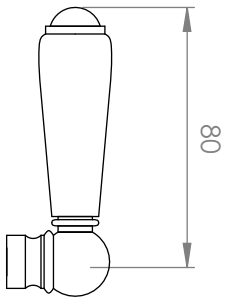

A51.23

BATH /SHOWER SET & HANDPIECE

3 STAR/9Lpm WELS RATING - SHOWER & HANDSHOWER ONLY

STANDARD WITH METAL CROSS HANDLE
OTHER LEVER HANDLE OPTIONS

.ML METAL LEVER

.PL WHITE PORCELAIN
.BL BLACK PORCELAIN
.CK CRACKLE PORCELAIN

.CL SWAROVSKI CRYSTAL

.CC CRYSTAL CROSS

AVAILABLE WITH:

200mm OVERHEAD ROSE
A51.23.200