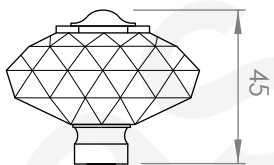

A51.23

BATH /SHOWER SET & HANDPIECE

3 STAR/9Lpm WELS RATING - SHOWER & HANDSHOWER ONLY

STANDARD WITH METAL CROSS HANDLE
OTHER LEVER HANDLE OPTIONS

.ML METAL LEVER

.PL WHITE PORCELAIN
.BL BLACK PORCELAIN
.CK CRACKLE PORCELAIN

.CL SWAROVSKI CRYSTAL

.CC CRYSTAL CROSS

AVAILABLE WITH:

200mm OVERHEAD ROSE
A51.23.200