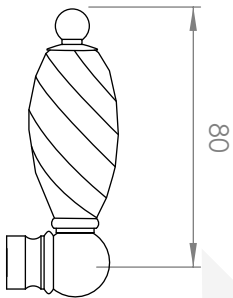

A51.23

BATH /SHOWER SET & HANDPIECE

3 STAR/9Lpm WELS RATING - SHOWER & HANDSHOWER ONLY

STANDARD WITH METAL CROSS HANDLE
OTHER LEVER HANDLE OPTIONS

.ML METAL LEVER

.PL WHITE PORCELAIN
.BL BLACK PORCELAIN
.CK CRACKLE PORCELAIN

.CL SWAROVSKI CRYSTAL

.CC CRYSTAL CROSS

AVAILABLE WITH:

200mm OVERHEAD ROSE
A51.23.200