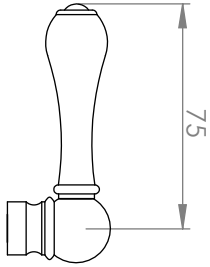

A51.23

BATH /SHOWER SET & HANDPIECE

3 STAR/9Lpm WELS RATING - SHOWER & HANDSHOWER ONLY

STANDARD WITH METAL CROSS HANDLE
OTHER LEVER HANDLE OPTIONS

.ML METAL LEVER

.PL WHITE PORCELAIN
.BL BLACK PORCELAIN
.CK CRACKLE PORCELAIN

.CL SWAROVSKI CRYSTAL

.CC CRYSTAL CROSS

AVAILABLE WITH:

200mm OVERHEAD ROSE
A51.23.200