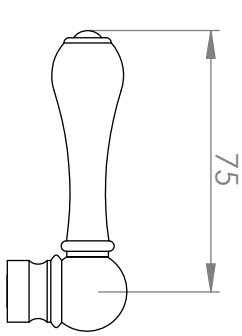

A51.22

FLOOR MOUNTED BATH MIXER & HANDPIECE

3 STAR/9Lpm WELS RATING - HANDSHOWER ONLY

STANDARD WITH METAL CROSS HANDLE
OTHER LEVER HANDLE OPTIONS

.ML METAL LEVER

.PL WHITE PORCELAIN
.BL BLACK PORCELAIN
.CK CRACKLE PORCELAIN

.CL SWAROVSKI CRYSTAL

.CC CRYSTAL CROSS

1/2" BSP MALE THREAD
REQUIRED AT 165mm FIXED CENTRES