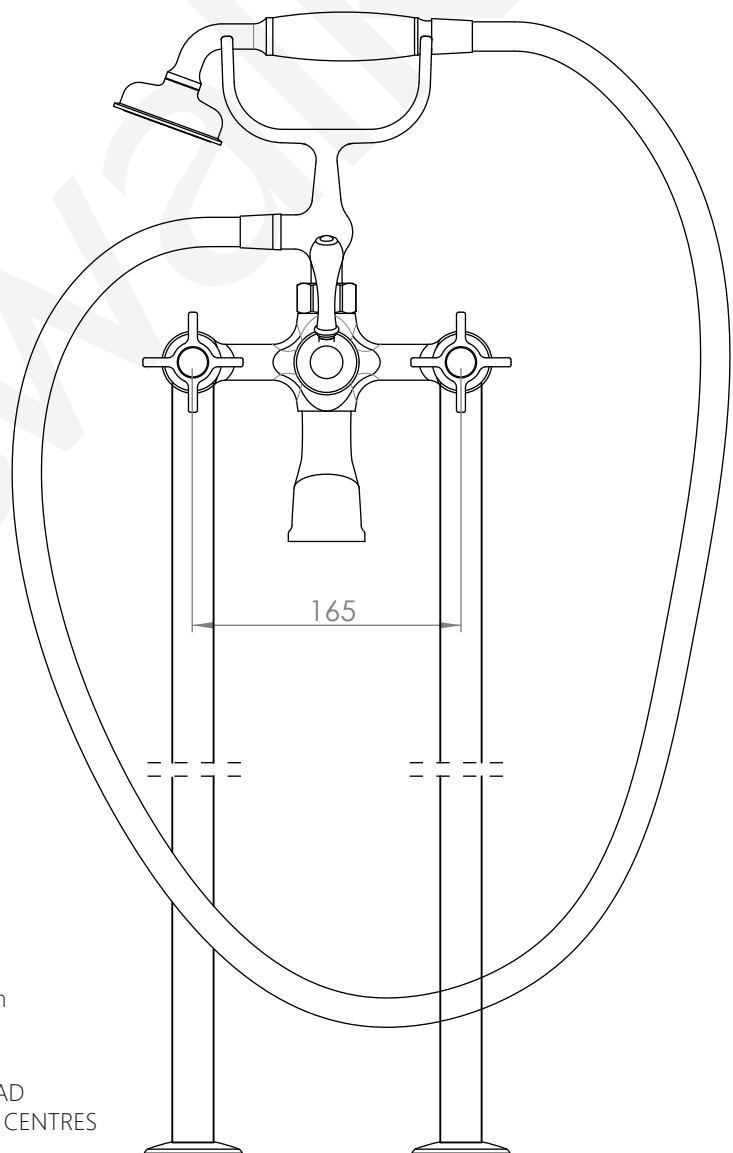

A51.22

FLOOR MOUNTED BATH MIXER & HANDPIECE

3 STAR/9Lpm WELS RATING - HANDSHOWER ONLY

STANDARD WITH METAL CROSS HANDLE
OTHER LEVER HANDLE OPTIONS

.ML METAL LEVER

.PL WHITE PORCELAIN
.BL BLACK PORCELAIN
.CK CRACKLE PORCELAIN

.CL SWAROVSKI CRYSTAL

.CC CRYSTAL CROSS

1/2" BSP MALE THREAD
REQUIRED AT 165mm FIXED CENTRES