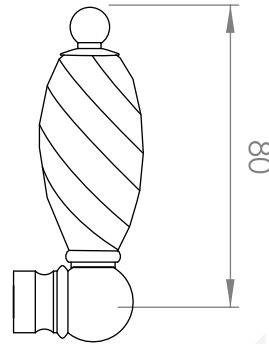

A51.22

FLOOR MOUNTED BATH MIXER & HANDPIECE

3 STAR/9Lpm WELS RATING - HANDSHOWER ONLY

STANDARD WITH METAL CROSS HANDLE
OTHER LEVER HANDLE OPTIONS

.ML METAL LEVER

.PL WHITE PORCELAIN
.BL BLACK PORCELAIN
.CK CRACKLE PORCELAIN

.CL SWAROVSKI CRYSTAL

.CC CRYSTAL CROSS

1/2" BSP MALE THREAD
REQUIRED AT 165mm FIXED CENTRES