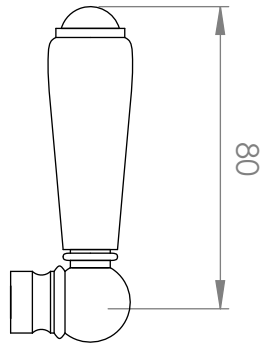

A51.22

FLOOR MOUNTED BATH MIXER & HANDPIECE

3 STAR/9Lpm WELS RATING - HANDSHOWER ONLY

STANDARD WITH METAL CROSS HANDLE
OTHER LEVER HANDLE OPTIONS

.ML METAL LEVER

.PL WHITE PORCELAIN
.BL BLACK PORCELAIN
.CK CRACKLE PORCELAIN

.CL SWAROVSKI CRYSTAL

.CC CRYSTAL CROSS

1/2" BSP MALE THREAD
REQUIRED AT 165mm FIXED CENTRES