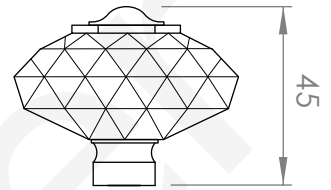

A51.22

FLOOR MOUNTED BATH MIXER & HANDPIECE

3 STAR/9Lpm WELS RATING - HANDSHOWER ONLY

STANDARD WITH METAL CROSS HANDLE
OTHER LEVER HANDLE OPTIONS

.ML METAL LEVER

.PL WHITE PORCELAIN
.BL BLACK PORCELAIN
.CK CRACKLE PORCELAIN

.CL SWAROVSKI CRYSTAL

.CC CRYSTAL CROSS

1/2" BSP MALE THREAD
REQUIRED AT 165mm FIXED CENTRES