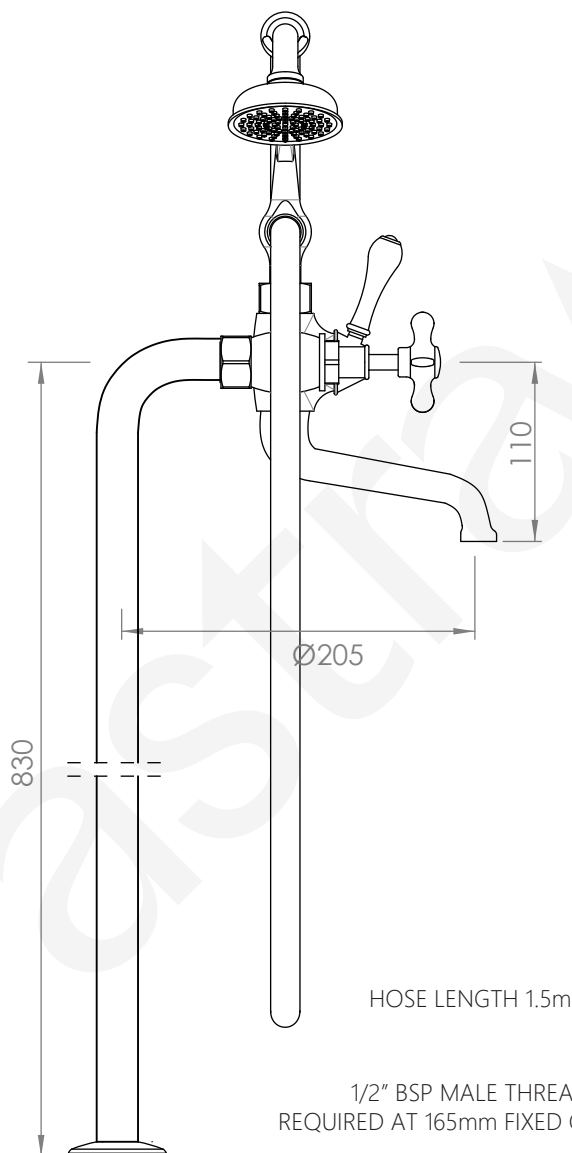

A51.22

FLOOR MOUNTED BATH MIXER & HANDPIECE

3 STAR/9Lpm WELS RATING - HANDSHOWER ONLY

STANDARD WITH METAL CROSS HANDLE
OTHER LEVER HANDLE OPTIONS

.ML METAL LEVER

.PL WHITE PORCELAIN
.BL BLACK PORCELAIN
.CK CRACKLE PORCELAIN

.CL SWAROVSKI CRYSTAL

.CC CRYSTAL CROSS

1/2" BSP MALE THREAD
REQUIRED AT 165mm FIXED CENTRES