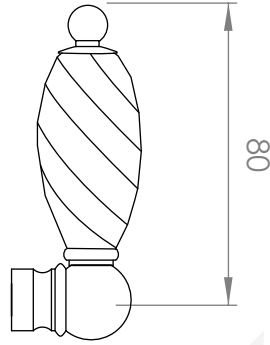

A51.20

BATH MIXER & HANDPIECE

3 STAR/9Lpm WELS RATING - HANDSHOWER ONLY

STANDARD WITH METAL CROSS HANDLE
OTHER LEVER HANDLE OPTIONS

.ML METAL LEVER

.PL WHITE PORCELAIN
.BL BLACK PORCELAIN
.CK CRACKLE PORCELAIN

.CL SWAROVSKI CRYSTAL

.CC CRYSTAL CROSS