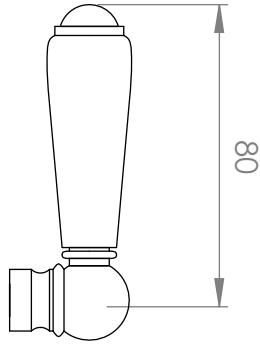

A51.20

BATH MIXER & HANDPIECE

3 STAR/9Lpm WELS RATING - HANDSHOWER ONLY

STANDARD WITH METAL CROSS HANDLE
OTHER LEVER HANDLE OPTIONS

.ML METAL LEVER

.PL WHITE PORCELAIN
.BL BLACK PORCELAIN
.CK CRACKLE PORCELAIN