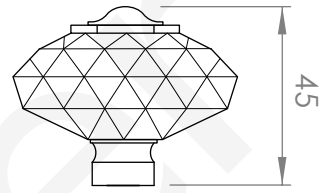

A51.20

BATH MIXER & HANDPIECE

3 STAR/9Lpm WELS RATING - HANDSHOWER ONLY

STANDARD WITH METAL CROSS HANDLE
OTHER LEVER HANDLE OPTIONS

.ML METAL LEVER

.PL WHITE PORCELAIN
.BL BLACK PORCELAIN
.CK CRACKLE PORCELAIN

.CL SWAROVSKI CRYSTAL

.CC CRYSTAL CROSS