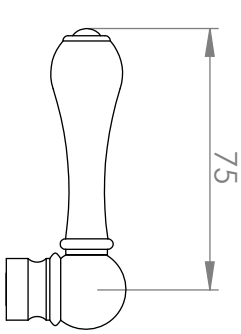

A51.20

BATH MIXER & HANDPIECE

3 STAR/9Lpm WELS RATING - HANDSHOWER ONLY

STANDARD WITH METAL CROSS HANDLE
OTHER LEVER HANDLE OPTIONS

.ML METAL LEVER

.PL WHITE PORCELAIN
.BL BLACK PORCELAIN
.CK CRACKLE PORCELAIN