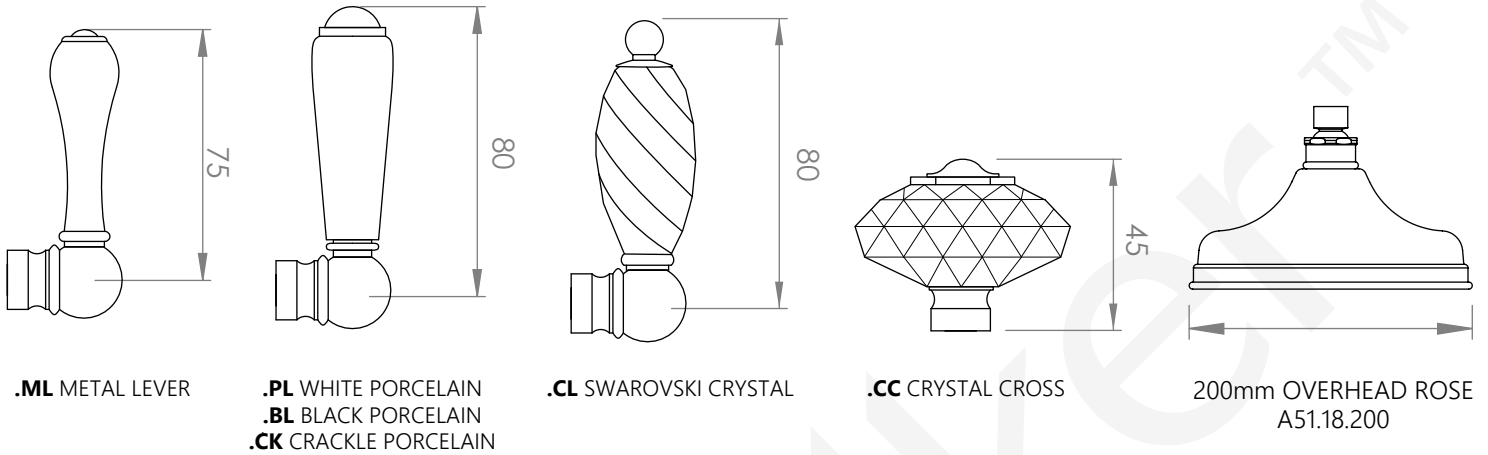

A51.18

BATH / SHOWER SET WITH EXTENDED BIBS

3 STAR/9Lpm WELS RATING - SHOWER ONLY

STANDARD WITH METAL CROSS HANDLE
OTHER LEVER HANDLE OPTIONS

AVAILABLE WITH:

REQUIRE G 1/2" MALE THREAD IN
WALL AT 150mm FIXED CENTRES