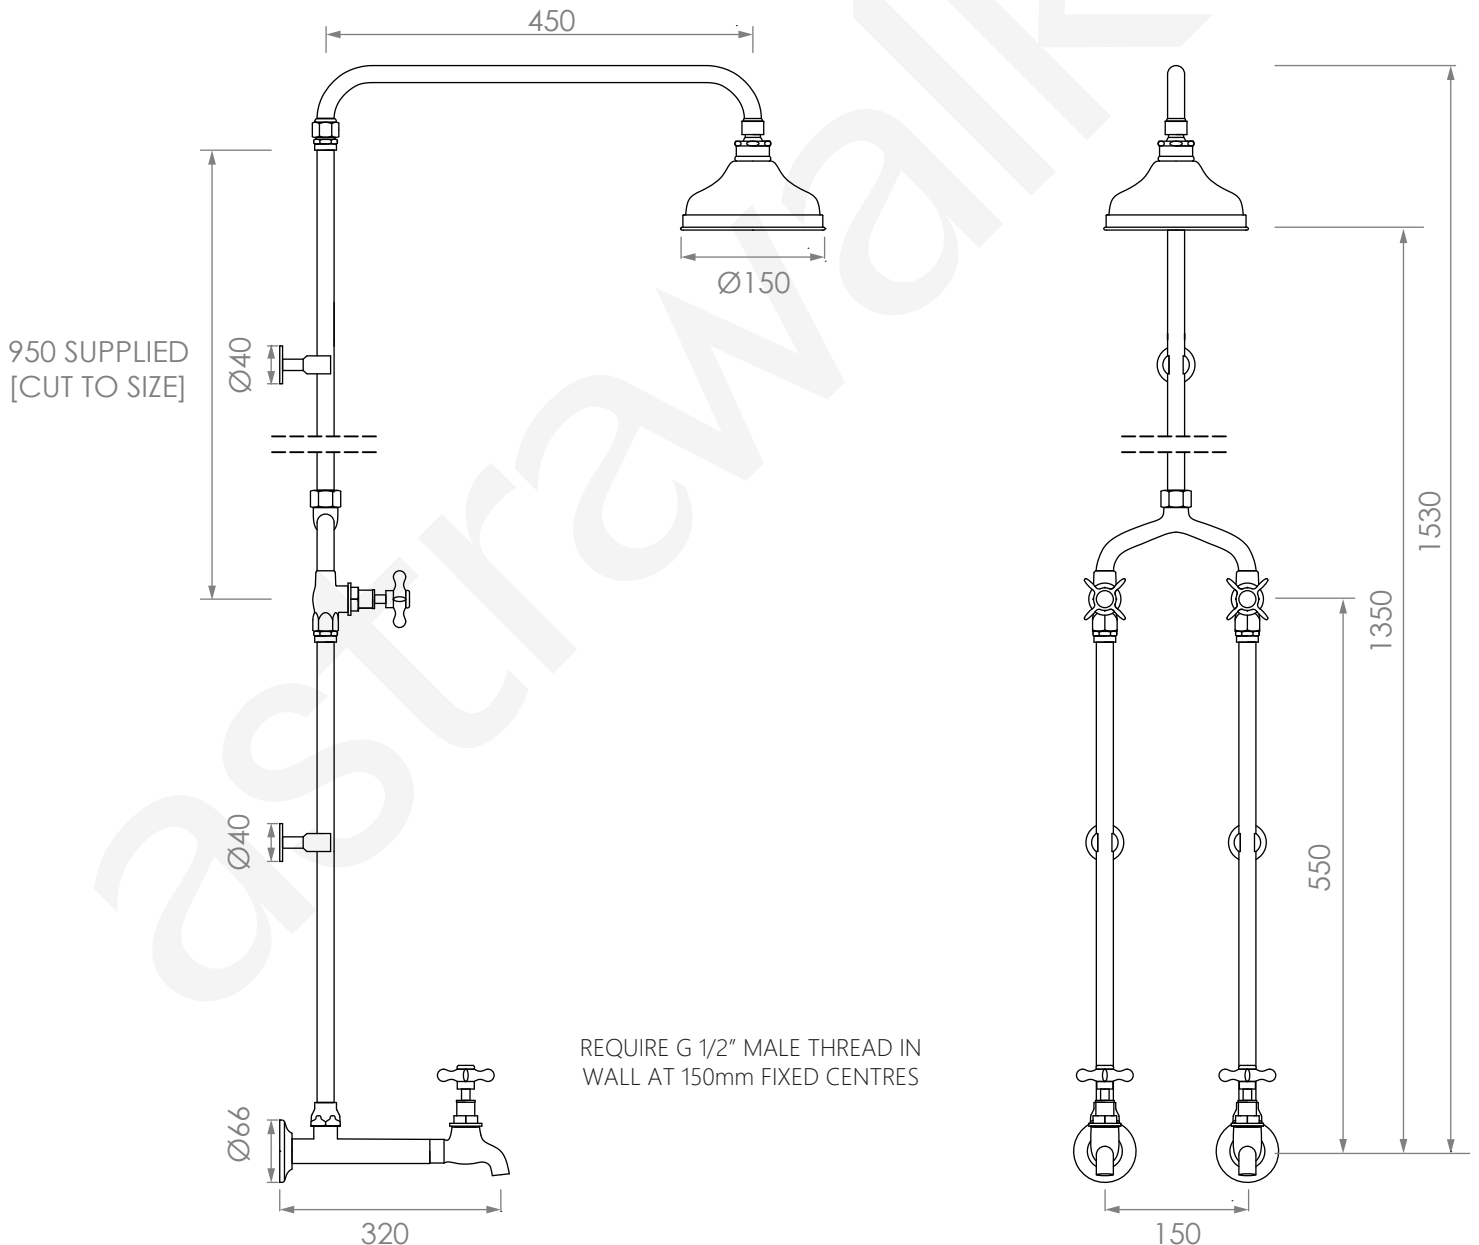

A51.18

BATH / SHOWER SET WITH EXTENDED BIBS

3 STAR/9Lpm WELS RATING - SHOWER ONLY

STANDARD WITH METAL CROSS HANDLE
OTHER LEVER HANDLE OPTIONS

AVAILABLE WITH:

REQUIRE G 1/2" MALE THREAD IN
WALL AT 150mm FIXED CENTRES