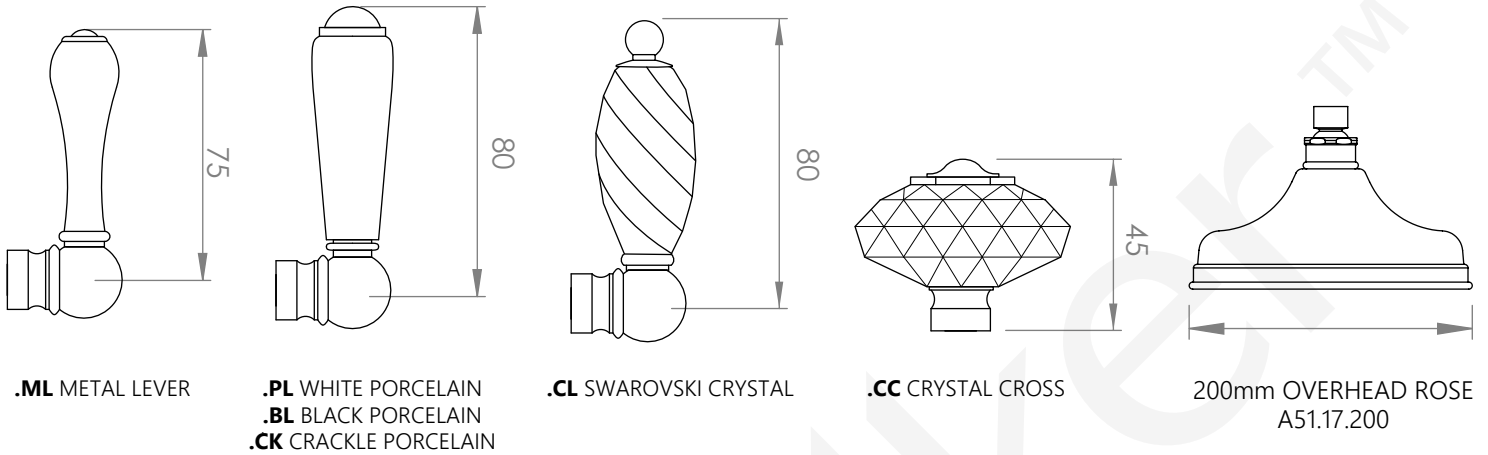

A51.17

BATH / SHOWER SET

3 STAR/9Lpm WELS RATING - SHOWER ONLY

STANDARD WITH METAL CROSS HANDLE
OTHER LEVER HANDLE OPTIONS

AVAILABLE WITH:

REQUIRE G 1/2" MALE THREAD IN
WALL AT 150mm FIXED CENTRES