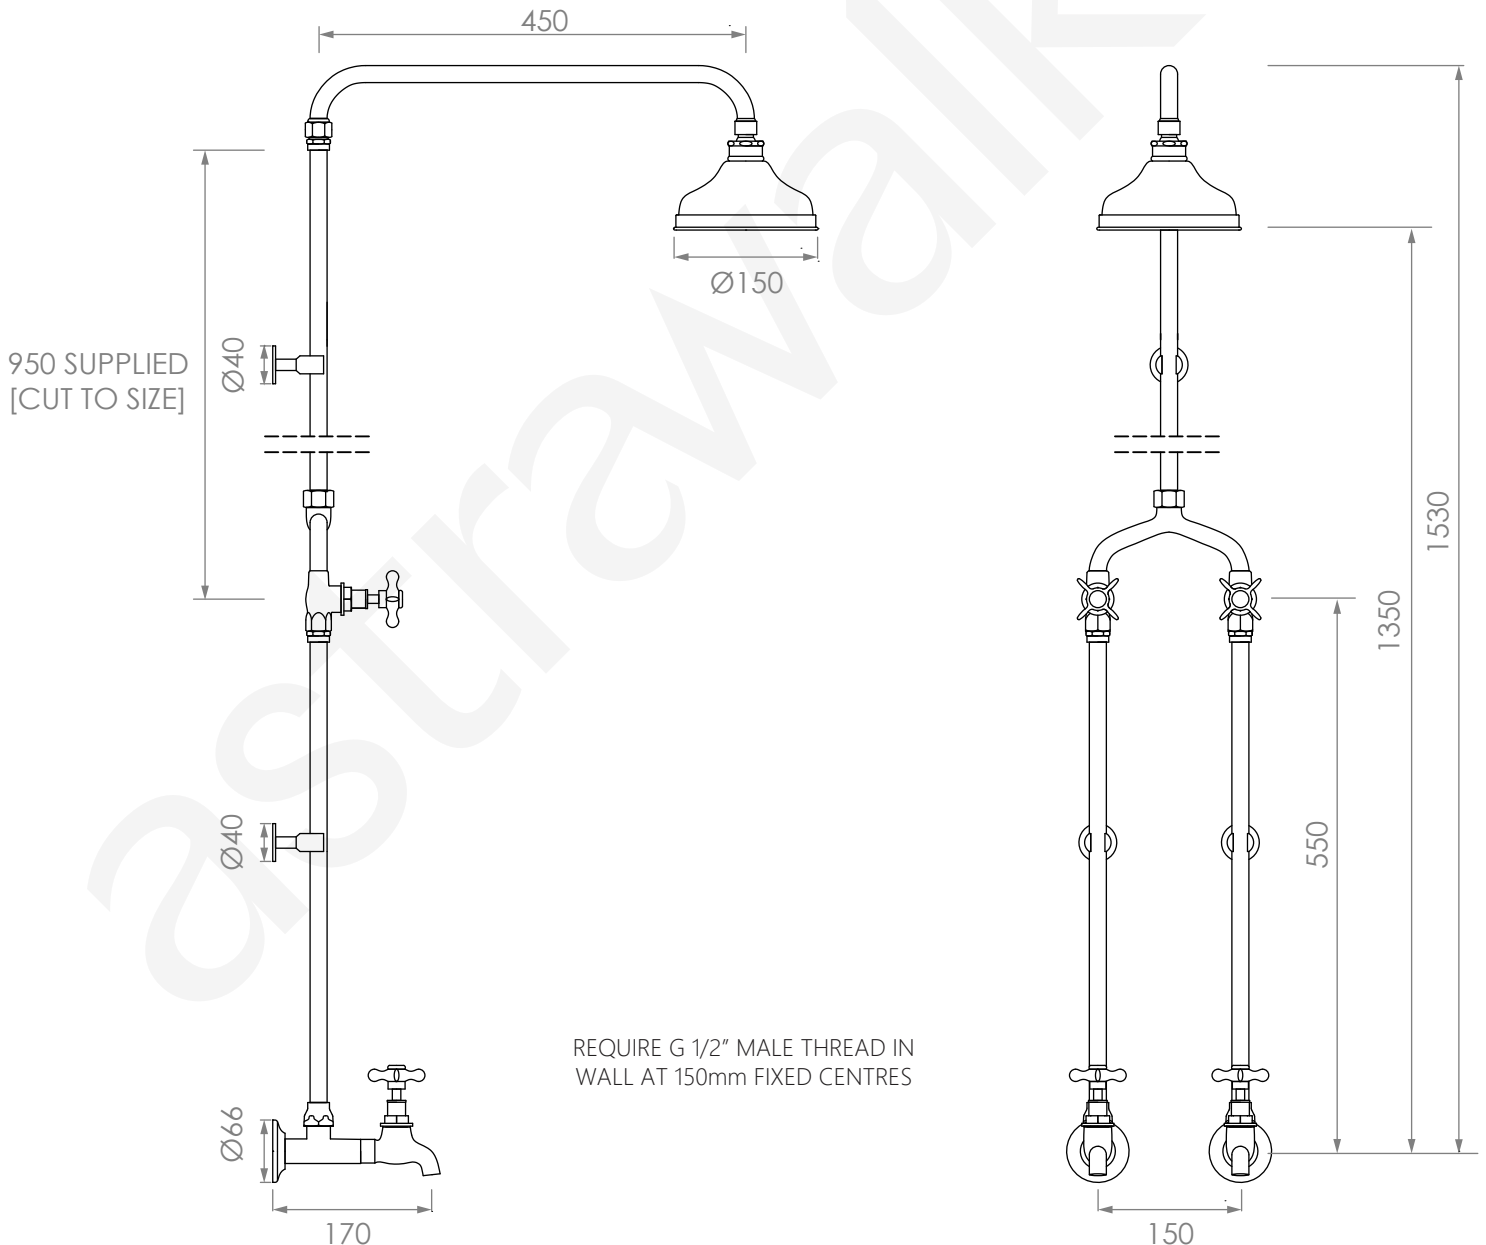

A51.17

BATH / SHOWER SET

3 STAR/9Lpm WELS RATING - SHOWER ONLY

STANDARD WITH METAL CROSS HANDLE
OTHER LEVER HANDLE OPTIONS

AVAILABLE WITH:

REQUIRE G 1/2" MALE THREAD IN
WALL AT 150mm FIXED CENTRES