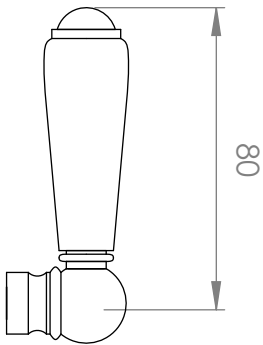

### FLOOR MOUNTED BIB TAP SET

STANDARD WITH METAL CROSS HANDLE  
OTHER LEVER HANDLE OPTIONS

**.ML** METAL LEVER

**.PL** WHITE PORCELAIN  
**.BL** BLACK PORCELAIN  
**.CK** CRACKLE PORCELAIN

**.CL** SWAROVSKI CRYSTAL