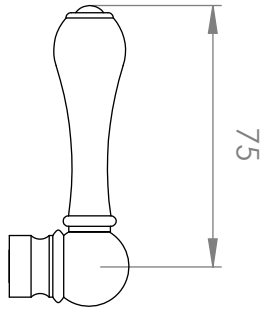

### FLOOR MOUNTED BIB TAP SET

STANDARD WITH METAL CROSS HANDLE  
OTHER LEVER HANDLE OPTIONS

**.ML** METAL LEVER

**.PL** WHITE PORCELAIN  
**.BL** BLACK PORCELAIN  
**.CK** CRACKLE PORCELAIN

**.CL** SWAROVSKI CRYSTAL