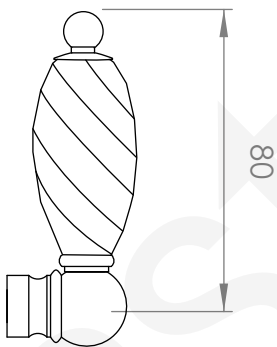

### FLOOR MOUNTED BIB TAP SET

STANDARD WITH METAL CROSS HANDLE  
OTHER LEVER HANDLE OPTIONS

**.ML** METAL LEVER

**.PL** WHITE PORCELAIN  
**.BL** BLACK PORCELAIN  
**.CK** CRACKLE PORCELAIN

**.CL** SWAROVSKI CRYSTAL