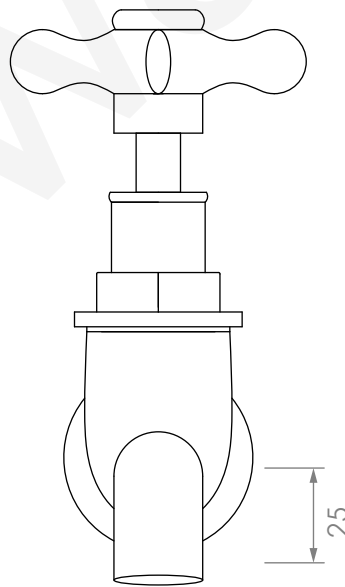

A51.16
BIB TAP SET

STANDARD WITH METAL CROSS HANDLE
OTHER LEVER HANDLE OPTIONS

.ML METAL LEVER

.PL WHITE PORCELAIN
.BL BLACK PORCELAIN
.CK CRACKLE PORCELAIN

.CL SWAROVSKI CRYSTAL

.CC CRYSTAL CROSS

G 1/2" MALE THREAD