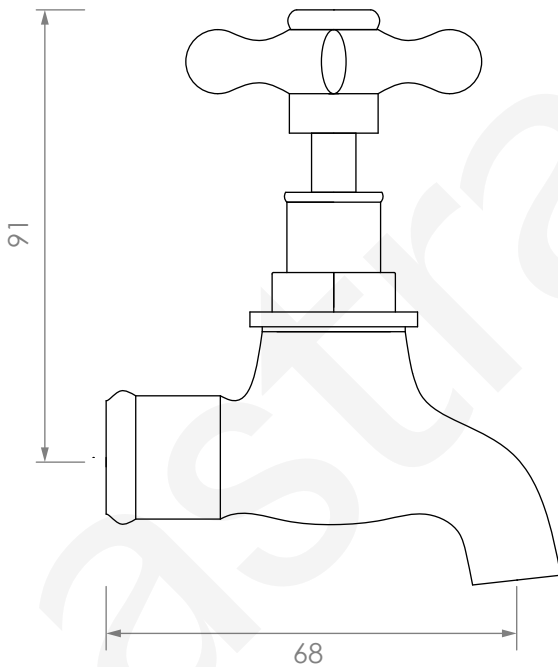

A51.16
BIB TAP SET

STANDARD WITH METAL CROSS HANDLE
OTHER LEVER HANDLE OPTIONS

.ML METAL LEVER

.PL WHITE PORCELAIN
.BL BLACK PORCELAIN
.CK CRACKLE PORCELAIN

.CL SWAROVSKI CRYSTAL

.CC CRYSTAL CROSS

G 1/2" MALE THREAD