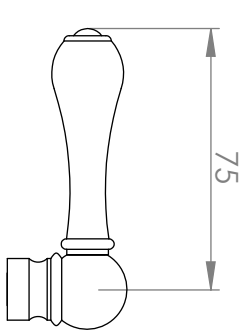

A51.16
BIB TAP SET

STANDARD WITH METAL CROSS HANDLE
OTHER LEVER HANDLE OPTIONS

.ML METAL LEVER

.PL WHITE PORCELAIN
.BL BLACK PORCELAIN
.CK CRACKLE PORCELAIN

.CL SWAROVSKI CRYSTAL

.CC CRYSTAL CROSS

G 1/2" MALE THREAD