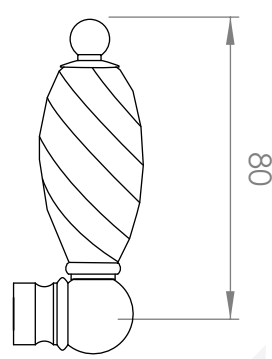

A51.16
BIB TAP SET

STANDARD WITH METAL CROSS HANDLE
OTHER LEVER HANDLE OPTIONS

.ML METAL LEVER

.PL WHITE PORCELAIN
.BL BLACK PORCELAIN
.CK CRACKLE PORCELAIN

.CL SWAROVSKI CRYSTAL

.CC CRYSTAL CROSS

G 1/2" MALE THREAD