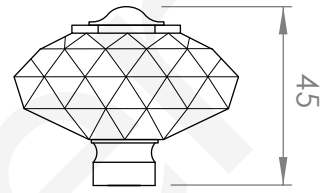

A51.16
BIB TAP SET

STANDARD WITH METAL CROSS HANDLE
OTHER LEVER HANDLE OPTIONS

.ML METAL LEVER

.PL WHITE PORCELAIN
.BL BLACK PORCELAIN
.CK CRACKLE PORCELAIN

.CL SWAROVSKI CRYSTAL

.CC CRYSTAL CROSS

G 1/2" MALE THREAD