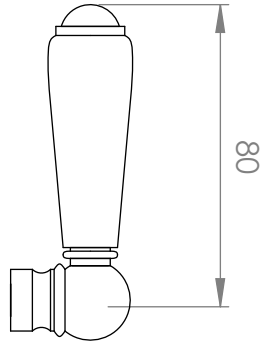

A51.16
BIB TAP SET

STANDARD WITH METAL CROSS HANDLE
OTHER LEVER HANDLE OPTIONS

.ML METAL LEVER

.PL WHITE PORCELAIN
.BL BLACK PORCELAIN
.CK CRACKLE PORCELAIN

.CL SWAROVSKI CRYSTAL

.CC CRYSTAL CROSS

G 1/2" MALE THREAD