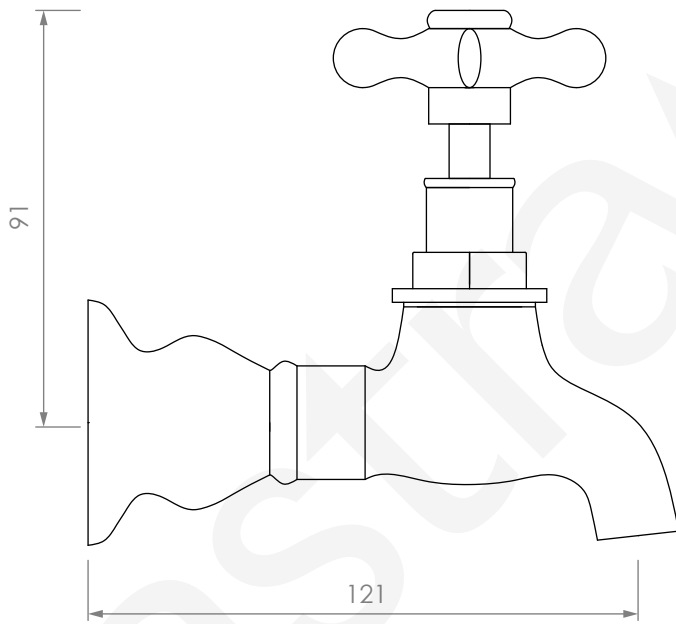

A51.15
BIB TAP SET

STANDARD WITH METAL CROSS HANDLE
OTHER LEVER HANDLE OPTIONS

.ML METAL LEVER

.PL WHITE PORCELAIN
.BL BLACK PORCELAIN
.CK CRACKLE PORCELAIN

.CL SWAROVSKI CRYSTAL

.CC CRYSTAL CROSS

G 1/2" FEMALE THREAD