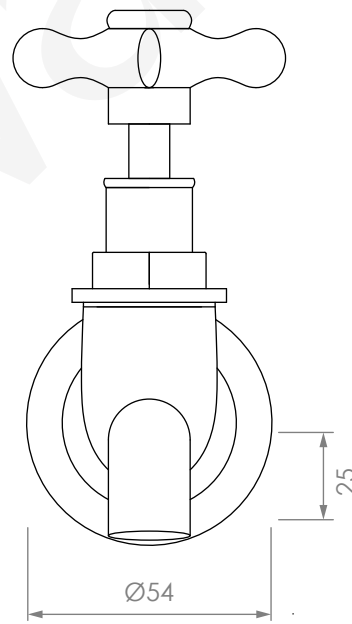

A51.15
BIB TAP SET

STANDARD WITH METAL CROSS HANDLE
OTHER LEVER HANDLE OPTIONS

.ML METAL LEVER

.PL WHITE PORCELAIN
.BL BLACK PORCELAIN
.CK CRACKLE PORCELAIN

.CL SWAROVSKI CRYSTAL

.CC CRYSTAL CROSS

G 1/2" FEMALE THREAD