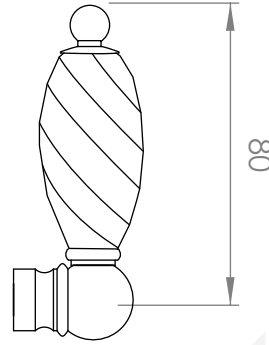

A51.15
BIB TAP SET

STANDARD WITH METAL CROSS HANDLE
OTHER LEVER HANDLE OPTIONS

.ML METAL LEVER

.PL WHITE PORCELAIN
.BL BLACK PORCELAIN
.CK CRACKLE PORCELAIN

.CL SWAROVSKI CRYSTAL

.CC CRYSTAL CROSS

G 1/2" FEMALE THREAD