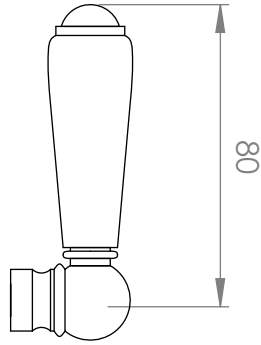

A51.15
BIB TAP SET

STANDARD WITH METAL CROSS HANDLE
OTHER LEVER HANDLE OPTIONS

.ML METAL LEVER

.PL WHITE PORCELAIN
.BL BLACK PORCELAIN
.CK CRACKLE PORCELAIN

.CL SWAROVSKI CRYSTAL

.CC CRYSTAL CROSS

G 1/2" FEMALE THREAD