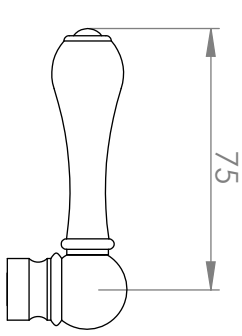

A51.15
BIB TAP SET

STANDARD WITH METAL CROSS HANDLE
OTHER LEVER HANDLE OPTIONS

.ML METAL LEVER

.PL WHITE PORCELAIN
.BL BLACK PORCELAIN
.CK CRACKLE PORCELAIN

.CL SWAROVSKI CRYSTAL

.CC CRYSTAL CROSS

G 1/2" FEMALE THREAD