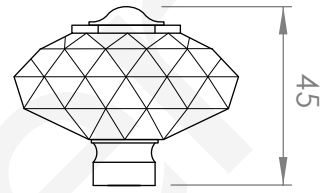

A51.15
BIB TAP SET

STANDARD WITH METAL CROSS HANDLE
OTHER LEVER HANDLE OPTIONS

.ML METAL LEVER

.PL WHITE PORCELAIN
.BL BLACK PORCELAIN
.CK CRACKLE PORCELAIN

.CL SWAROVSKI CRYSTAL

.CC CRYSTAL CROSS

G 1/2" FEMALE THREAD