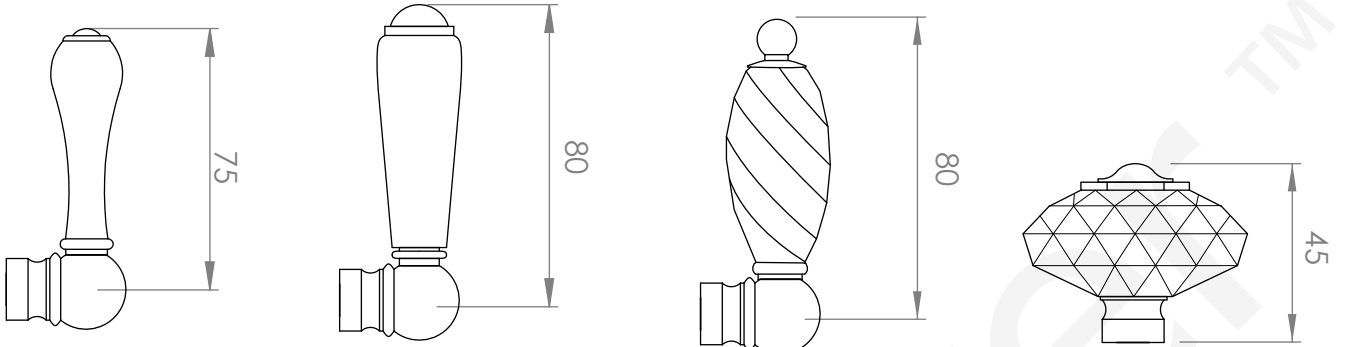

A51.12

SHOWER SET

3 STAR/9Lpm WELS RATING

STANDARD WITH METAL CROSS HANDLE
OTHER LEVER HANDLE OPTIONS

.ML METAL LEVER

.PL WHITE PORCELAIN
.BL BLACK PORCELAIN
.CK CRACKLE PORCELAIN

.CL SWAROVSKI CRYSTAL

.CC CRYSTAL CROSS