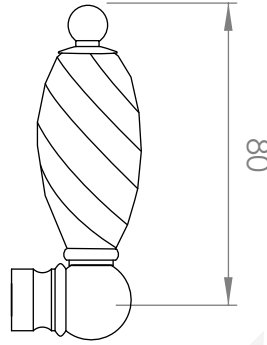

A51.11.V2

SHOWER SET

3 STAR/9Lpm WELS RATING

STANDARD WITH METAL CROSS HANDLE
OTHER LEVER HANDLE OPTIONS

.ML METAL LEVER

.PL WHITE PORCELAIN
.BL BLACK PORCELAIN
.CK CRACKLE PORCELAIN

.CL SWAROVSKI CRYSTAL

.CC CRYSTAL CROSS