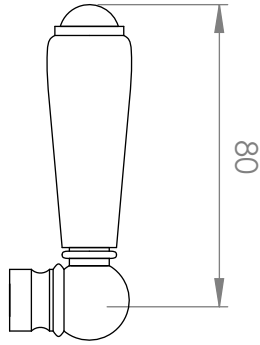

A51.11.V2

SHOWER SET

3 STAR/9Lpm WELS RATING

STANDARD WITH METAL CROSS HANDLE
OTHER LEVER HANDLE OPTIONS

.ML METAL LEVER

.PL WHITE PORCELAIN
.BL BLACK PORCELAIN
.CK CRACKLE PORCELAIN

.CL SWAROVSKI CRYSTAL

.CC CRYSTAL CROSS