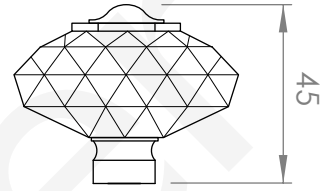

A51.11.V2

SHOWER SET

3 STAR/9Lpm WELS RATING

STANDARD WITH METAL CROSS HANDLE
OTHER LEVER HANDLE OPTIONS

.ML METAL LEVER

.PL WHITE PORCELAIN
.BL BLACK PORCELAIN
.CK CRACKLE PORCELAIN

.CL SWAROVSKI CRYSTAL

.CC CRYSTAL CROSS