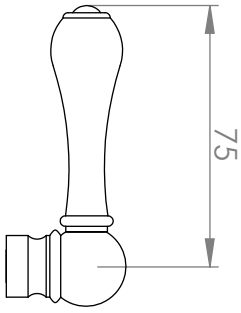

A51.11.V2

SHOWER SET

3 STAR/9Lpm WELS RATING

STANDARD WITH METAL CROSS HANDLE
OTHER LEVER HANDLE OPTIONS

.ML METAL LEVER

.PL WHITE PORCELAIN
.BL BLACK PORCELAIN
.CK CRACKLE PORCELAIN

.CL SWAROVSKI CRYSTAL

.CC CRYSTAL CROSS