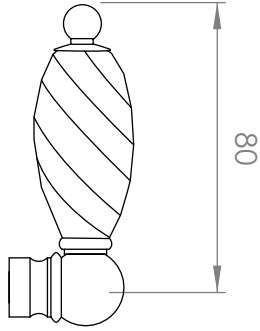

A51.11

SHOWER SET

3 STAR/9Lpm WELS RATING

STANDARD WITH METAL CROSS HANDLE
OTHER LEVER HANDLE OPTIONS

AVAILABLE WITH:

.ML METAL LEVER

.PL WHITE PORCELAIN
.BL BLACK PORCELAIN
.CK CRACKLE PORCELAIN

.CL SWAROVSKI CRYSTAL

.CC CRYSTAL CROSS

200mm OVERHEAD ROSE
A51.11.200