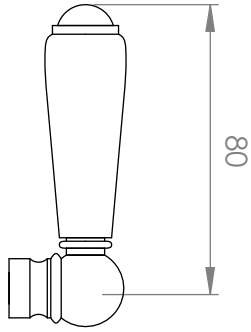

A51.11

SHOWER SET

3 STAR/9Lpm WELS RATING

STANDARD WITH METAL CROSS HANDLE
OTHER LEVER HANDLE OPTIONS

AVAILABLE WITH:

.ML METAL LEVER

.PL WHITE PORCELAIN
.BL BLACK PORCELAIN
.CK CRACKLE PORCELAIN

.CL SWAROVSKI CRYSTAL

.CC CRYSTAL CROSS

200mm OVERHEAD ROSE
A51.11.200