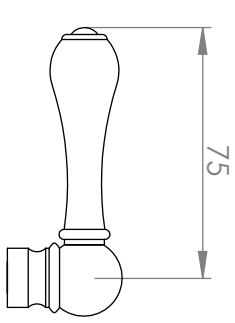

A51.11

SHOWER SET

3 STAR/9Lpm WELS RATING

STANDARD WITH METAL CROSS HANDLE
OTHER LEVER HANDLE OPTIONS

AVAILABLE WITH:

.ML METAL LEVER

.PL WHITE PORCELAIN
.BL BLACK PORCELAIN
.CK CRACKLE PORCELAIN

.CL SWAROVSKI CRYSTAL

.CC CRYSTAL CROSS

200mm OVERHEAD ROSE
A51.11.200