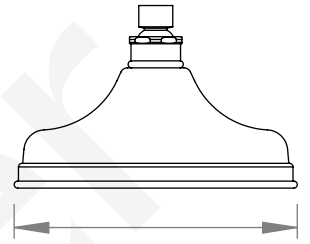

A51.11

SHOWER SET

3 STAR/9Lpm WELS RATING

STANDARD WITH METAL CROSS HANDLE
OTHER LEVER HANDLE OPTIONS

AVAILABLE WITH:

.ML METAL LEVER

.PL WHITE PORCELAIN
.BL BLACK PORCELAIN
.CK CRACKLE PORCELAIN

.CL SWAROVSKI CRYSTAL

.CC CRYSTAL CROSS

200mm OVERHEAD ROSE
A51.11.200