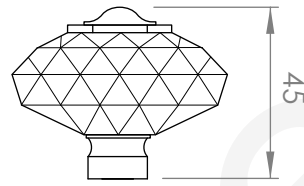

A51.11

SHOWER SET

3 STAR/9Lpm WELS RATING

STANDARD WITH METAL CROSS HANDLE
OTHER LEVER HANDLE OPTIONS

AVAILABLE WITH:

.ML METAL LEVER

.PL WHITE PORCELAIN
.BL BLACK PORCELAIN
.CK CRACKLE PORCELAIN

.CL SWAROVSKI CRYSTAL

.CC CRYSTAL CROSS

200mm OVERHEAD ROSE
A51.11.200