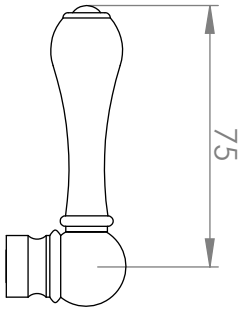

A51.10.11.V4

SHOWER SET

3 STAR/9Lpm WELS RATING

STANDARD WITH METAL CROSS HANDLE
OTHER LEVER HANDLE OPTIONS

.ML METAL LEVER

.PL WHITE PORCELAIN
.BL BLACK PORCELAIN
.CK CRACKLE PORCELAIN

.CL SWAROVSKI CRYSTAL