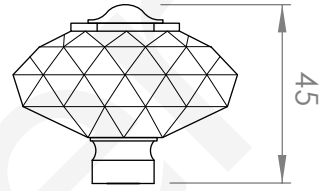

A51.10.11.V4

SHOWER SET

3 STAR/9Lpm WELS RATING

STANDARD WITH METAL CROSS HANDLE
OTHER LEVER HANDLE OPTIONS

.ML METAL LEVER

.PL WHITE PORCELAIN
.BL BLACK PORCELAIN
.CK CRACKLE PORCELAIN

.CL SWAROVSKI CRYSTAL