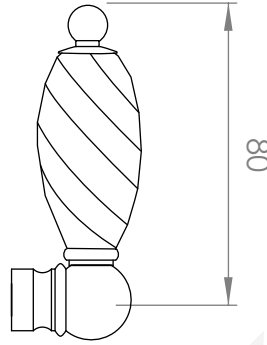

A51.10.11.V4

SHOWER SET

3 STAR/9Lpm WELS RATING

STANDARD WITH METAL CROSS HANDLE
OTHER LEVER HANDLE OPTIONS

.ML METAL LEVER

.PL WHITE PORCELAIN
.BL BLACK PORCELAIN
.CK CRACKLE PORCELAIN

.CL SWAROVSKI CRYSTAL