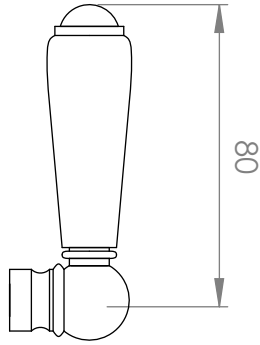

A51.10.11.V4

SHOWER SET

3 STAR/9Lpm WELS RATING

STANDARD WITH METAL CROSS HANDLE
OTHER LEVER HANDLE OPTIONS

.ML METAL LEVER

.PL WHITE PORCELAIN
.BL BLACK PORCELAIN
.CK CRACKLE PORCELAIN

.CL SWAROVSKI CRYSTAL