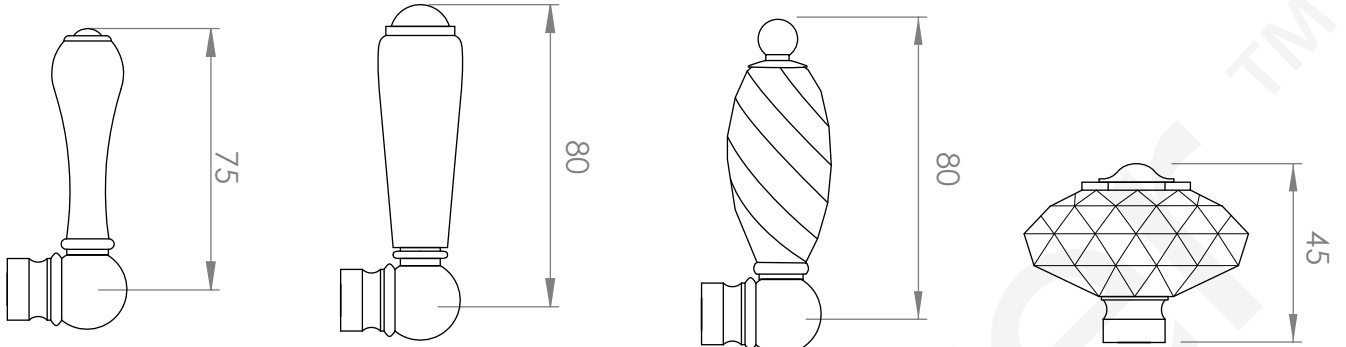

## A51.10.11

### SHOWER SET

3 STAR/9Lpm WELS RATING

STANDARD WITH METAL CROSS HANDLE  
OTHER LEVER HANDLE OPTIONS

**.ML** METAL LEVER

**.PL** WHITE PORCELAIN  
**.BL** BLACK PORCELAIN  
**.CK** CRACKLE PORCELAIN

**.CL** SWAROVSKI CRYSTAL