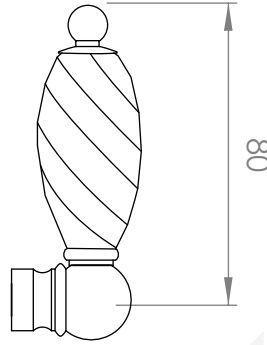

A51.10

SHOWER SET

3 STAR/9Lpm WELS RATING

STANDARD WITH METAL CROSS HANDLE
OTHER LEVER HANDLE OPTIONS

.ML METAL LEVER

.PL WHITE PORCELAIN
.BL BLACK PORCELAIN
.CK CRACKLE PORCELAIN

.CL SWAROVSKI CRYSTAL

.CC CRYSTAL CROSS