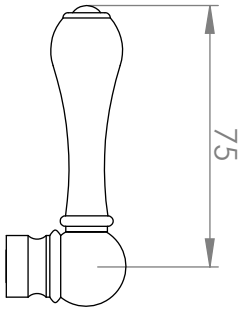

A51.10

SHOWER SET

3 STAR/9Lpm WELS RATING

STANDARD WITH METAL CROSS HANDLE
OTHER LEVER HANDLE OPTIONS

.ML METAL LEVER

.PL WHITE PORCELAIN
.BL BLACK PORCELAIN
.CK CRACKLE PORCELAIN

.CL SWAROVSKI CRYSTAL

.CC CRYSTAL CROSS