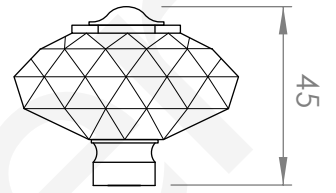

A51.10

SHOWER SET

3 STAR/9Lpm WELS RATING

STANDARD WITH METAL CROSS HANDLE
OTHER LEVER HANDLE OPTIONS

.ML METAL LEVER

.PL WHITE PORCELAIN
.BL BLACK PORCELAIN
.CK CRACKLE PORCELAIN

.CL SWAROVSKI CRYSTAL

.CC CRYSTAL CROSS