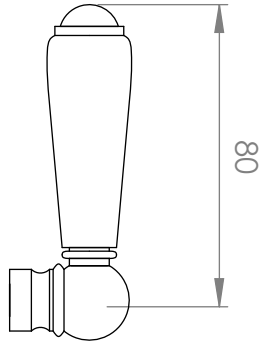

A51.10

SHOWER SET

3 STAR/9Lpm WELS RATING

STANDARD WITH METAL CROSS HANDLE
OTHER LEVER HANDLE OPTIONS

.ML METAL LEVER

.PL WHITE PORCELAIN
.BL BLACK PORCELAIN
.CK CRACKLE PORCELAIN

.CL SWAROVSKI CRYSTAL

.CC CRYSTAL CROSS