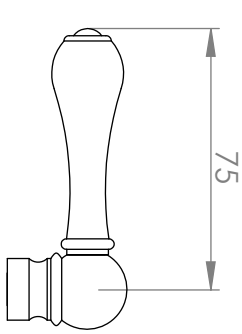

A51.07.V9

HOB SET

[Available with flow control, add **.FC** to end of code - 5 STAR/6Lpm WELS RATING]

STANDARD WITH METAL CROSS HANDLE
OTHER LEVER HANDLE OPTIONS

.ML METAL LEVER

.PL WHITE PORCELAIN
.BL BLACK PORCELAIN
.CK CRACKLE PORCELAIN