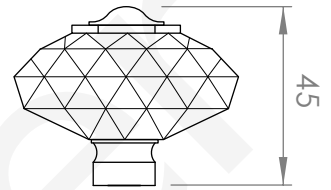

A51.07.V9

HOB SET

[Available with flow control, add **.FC** to end of code - 5 STAR/6Lpm WELS RATING]

STANDARD WITH METAL CROSS HANDLE
OTHER LEVER HANDLE OPTIONS

.ML METAL LEVER

.PL WHITE PORCELAIN
.BL BLACK PORCELAIN
.CK CRACKLE PORCELAIN

.CL SWAROVSKI CRYSTAL

.CC CRYSTAL CROSS