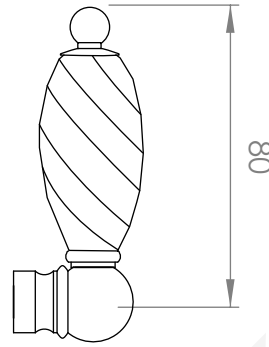

A51.07.V9

HOB SET

[Available with flow control, add **.FC** to end of code - 5 STAR/6Lpm WELS RATING]

STANDARD WITH METAL CROSS HANDLE
OTHER LEVER HANDLE OPTIONS

.ML METAL LEVER

.PL WHITE PORCELAIN
.BL BLACK PORCELAIN
.CK CRACKLE PORCELAIN

.CL SWAROVSKI CRYSTAL

.CC CRYSTAL CROSS