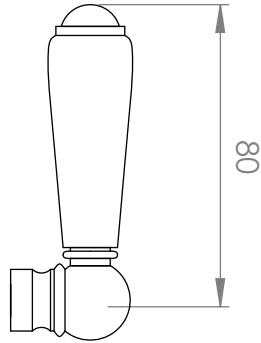

A51.07.V9

HOB SET

[Available with flow control, add **.FC** to end of code - 5 STAR/6Lpm WELS RATING]

STANDARD WITH METAL CROSS HANDLE
OTHER LEVER HANDLE OPTIONS

.ML METAL LEVER

.PL WHITE PORCELAIN
.BL BLACK PORCELAIN
.CK CRACKLE PORCELAIN